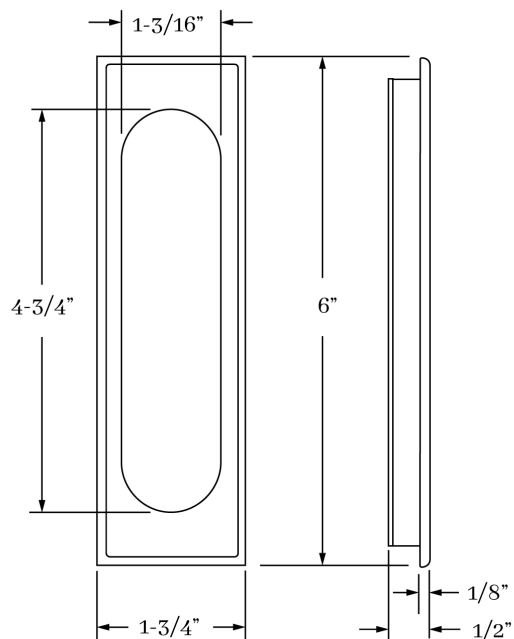

CLASSIC BRASS

JAMESTOWN, NEW YORK