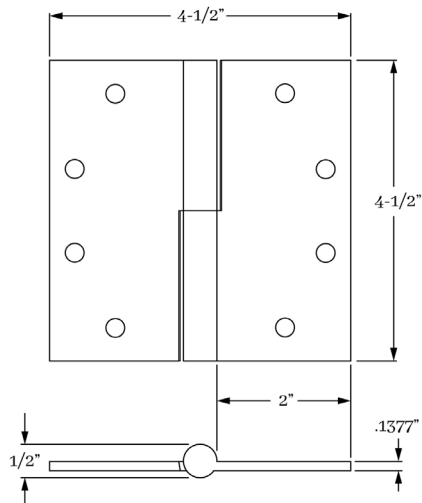

CLASSIC BRASS

JAMESTOWN, NEW YORK