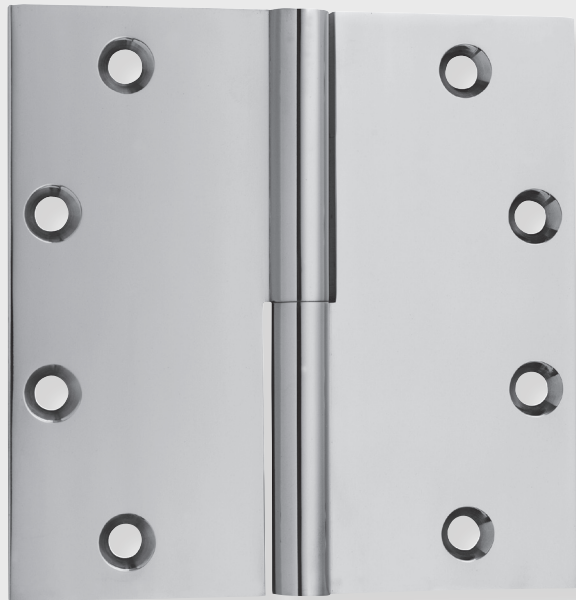

CLASSIC BRASS

JAMESTOWN, NEW YORK

HINGE - LIFT OFF 4-1/2" x 4-1/2" RH/LH

ARCHITECTURAL GRADE HINGES

ARCHITECTURAL GRADE

APPLICATIONS

- 16950 Lift Off Hinge - 3-1/2" x 3-1/2" RH/LH
- 16952 Lift Off Hinge - 4" x 4" RH/LH
- 16954 Lift Off Hinge - 4-1/2" x 4-1/2" RH/LH
- 16956 Lift Off Hinge - 5" x 5" RH/LH

PRODUCT DIMENSIONS

4-1/2" x 4-1/2"

MATERIALS

Solid Brass

HOW TO ORDER

1. Specify application - Right Hand or Left Hand.
2. Specify hinge size.
3. Specify finish.

REMEMBER

1. NRP Hinges are available. Upcharge will apply.
2. Contact us for your larger or custom size hinges.
3. Architectural hinges can be modified for radius corners.

HINGES | DOOR

SET COMPONENTS

Architectural Grade Hinge includes hinge and #12PHWS.

CLASSIC BRASS

JAMESTOWN, NEW YORK

CLASSIC BRASS

JAMESTOWN, NEW YORK

SIGNATURE FINISHES