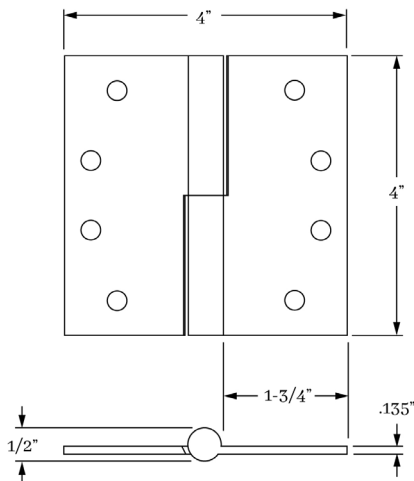

CLASSIC BRASS

JAMESTOWN, NEW YORK