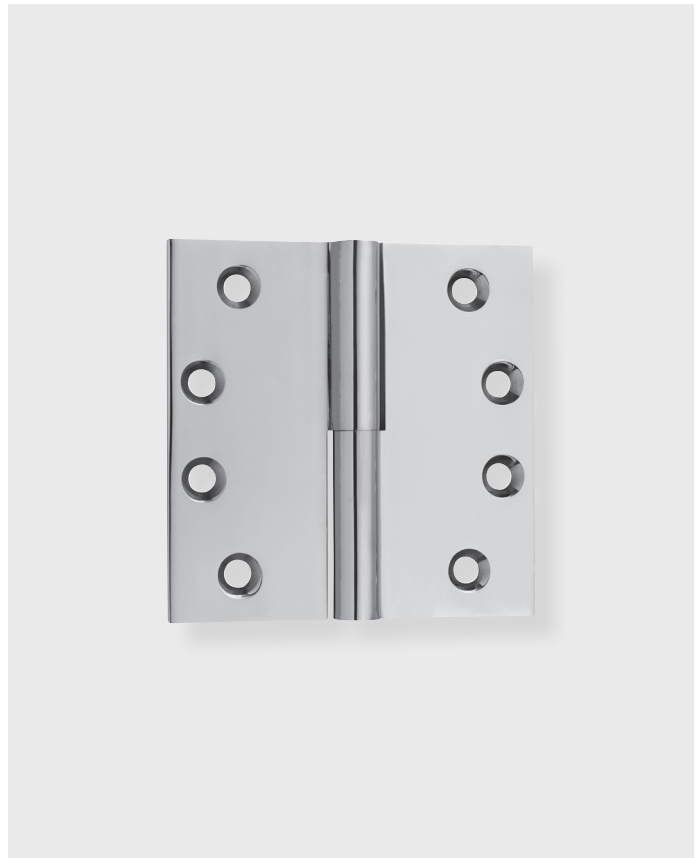

CLASSIC BRASS

JAMESTOWN, NEW YORK

HINGE - LIFT OFF 4" x 4" RH/LH

ARCHITECTURAL GRADE HINGES

ARCHITECTURAL GRADE

APPLICATIONS

- 16950 Lift Off Hinge - 3-1/2" x 3-1/2" RH/LH
- 16952 Lift Off Hinge - 4" x 4" RH/LH
- 16954 Lift Off Hinge - 4-1/2" x 4-1/2" RH/LH
- 16956 Lift Off Hinge - 5" x 5" RH/LH

PRODUCT DIMENSIONS

4" x 4"

MATERIALS

Solid Brass

HOW TO ORDER

1. Specify application - Right Hand or Left Hand.
2. Specify hinge size.
3. Specify finish.

REMEMBER

1. NRP Hinges are available. Upcharge will apply.
2. Contact us for your larger or custom size hinges.
3. Architectural hinges can be modified for radius corners.

HINGES | DOOR

SET COMPONENTS

Architectural Grade Hinge includes hinge and #12PHWS.

CLASSIC BRASS

JAMESTOWN, NEW YORK

CLASSIC BRASS

JAMESTOWN, NEW YORK

SIGNATURE FINISHES