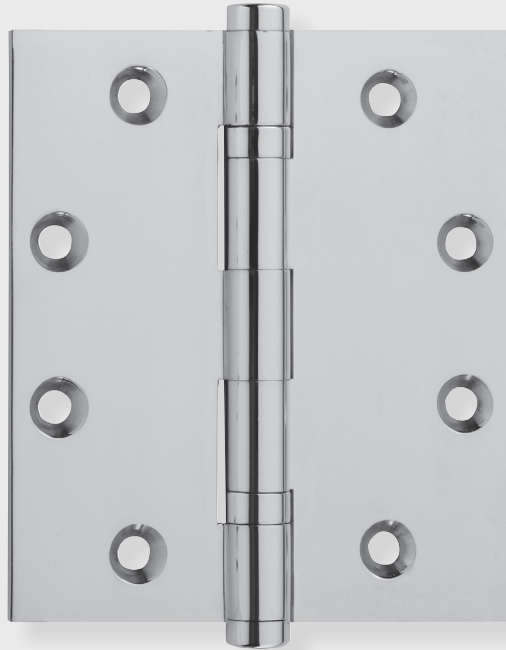

CLASSIC BRASS

JAMESTOWN, NEW YORK

HINGE - BALL BEARING 4-1/2" x 4"

ARCHITECTURAL GRADE HINGES

ARCHITECTURAL GRADE
HINGE FINIALS

BUTTON
Standard

APRÈS

BALL

CLASSIC BRASS

JAMESTOWN, NEW YORK

SIGNATURE FINISHES

SOLID BRASS FINISHES

ANTIQUE BRASS
(AB)

ANTIQUE BURNISHED
BRASS (ABB)

ANTIQUE BURNISHED
NICKEL (ABN)

ANTIQUE NICKEL
(AN)