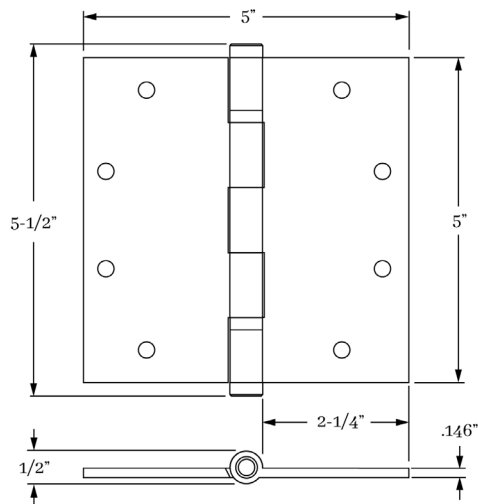

CLASSIC BRASS

JAMESTOWN, NEW YORK