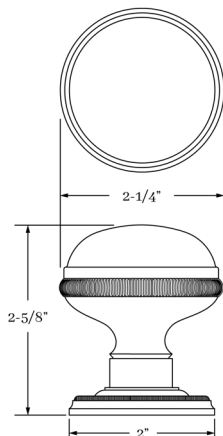

- 14108 Coin Knob Mortise Set - PASSAGE
- 14109 Coin Knob Mortise Set - PRIVACY

2-9/16" ROSE SETS

- 14111 Coin Knob Set - PASSAGE
- 14112 Coin Knob Set - PRIVACY
- 14113 Coin Knob Set - SECTIONAL PRIVACY
- 14114 Coin Knob Set - FULL DUMMY
- 14115 Coin Knob Set - HALF DUMMY

- 14100 Coin Knob Only 2-1/4"
- 14082 Coin Rose Only 2"
- 14092 Coin Rose Only 2-9/16"

MATERIALS

Solid Brass

HOW TO ORDER

1. Specify application.
2. Specify if pre-drilled adapters are required (part #9749).
3. Specify finish. If split finish is required, please indicate exterior/interior.
4. Specify door thickness. Standard thickness is 1-3/8".
5. Specify backset.
  - standard is 2-3/8" for tubular.
  - standard is 2-1/2" for mortise.
6. Specify hand of door - RH/LH for mortise applications.

REMEMBER

1. Specify pre-drilled adapter (#9749) for 2-1/8" pre-drilled doors, which requires the large rose.
2. Specify interior mortise lock for quality installations.
3. All knobs and levers are interchangeable.
4. FULL LIP strikes are standard. Specify SUB "T" strike, if required.
5. Standard backset is 2-3/8" for tubular. If required, specify 2-3/4". Standard backset is 2-1/2" for mortise. If required, specify 2-3/4".
6. A door thickness than 1-3/4" will require #9900 thick door kit for mortise application.
7. Combination strike and faceplate available for sectional tubular privacy function.

SET COMPONENTS

Knob Set - PASSAGE includes two rosettes (passage), two knobs, passage latch K x K (2-3/8" backset), full lip strike, latch faceplate, 4" straight spindle (8mm), two rosette mount plates, two rosette mount plate hubs, dust box and mounting hardware. NOTE: if required, order pre-drilled adapter (part #9749) separately.

Knob Set - PRIVACY includes two rosettes (privacy), two knobs, privacy latch K x K (2-3/8" backset), full lip strike, latch faceplate, 4" swivel spindle (8mm), two rosette mount plates, two rosette mount plate hubs, privacy pin, dust box and mounting hardware. NOTE: if required, order pre-drilled adapter (part #9749) separately.

Knob Set - FULL DUMMY includes two rosettes, two knobs, 4" straight spindle (8mm), two dummy rosette mount plates, two rosette mount plate hubs and mounting hardware.

Knob Set - HALF DUMMY includes rosette, knob, dummy mount spindle, rosette mount plate hub and mounting hardware.

Knob Mortise Set - PASSAGE includes two rosettes, two knobs, 4" straight spindle (8mm), Accurate 9825 K x K interior mortise lock (2-1/2" backset), strike, faceplate, dust box and mounting hardware.

Knob Mortise Set - PRIVACY includes two rosettes, two knobs, turnpiece and backplate, emergency egress trim, 4" straight spindle (8mm), Accurate 9839 K x K interior mortise lock (2-1/2" backset), strike, faceplate, dust box and mounting hardware.

CLASSIC BRASS

JAMESTOWN, NEW YORK