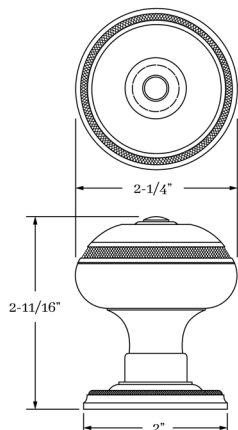

- 14020 Cross Hatch Knob Only 2-1/4"
- 14084 Cross Hatch Rose Only 2"
- 14094 Cross Hatch Rose Only 2-9/16"

MATERIALS

Solid Brass

HOW TO ORDER

1. Specify application.
2. Specify if pre-drilled adapters are required (part #9749).
3. Specify finish. If split finish is required, please indicate exterior/interior.
4. Specify door thickness. Standard thickness is 1-3/8".
5. Specify backset.
 - standard is 2-3/8" for tubular.
 - standard is 2-1/2" for mortise.
6. Specify hand of door - RH/LH for mortise applications.

REMEMBER

1. Specify pre-drilled adapter (#9749) for 2-1/8" pre-drilled doors, which requires the large rose.
2. Specify interior mortise lock for quality installations.
3. All knobs and levers are interchangeable.
4. FULL LIP strikes are standard. Specify SUB "T" strike, if required.
5. Standard backset is 2-3/8" for tubular. If required, specify 2-3/4". Standard backset is 2-1/2" for mortise. If required, specify 2-3/4".
6. A door thickness than 1-3/4" will require #9900 thick door kit for mortise application.
7. Combination strike and faceplate available for sectional tubular privacy function.

SET COMPONENTS

Knob Set - PASSAGE includes two rosettes (passage), two knobs, passage latch K x K (2-3/8" backset), full lip strike, latch faceplate, 4" straight spindle (8mm), two rosette mount plates, two rosette mount plate hubs, dust box and mounting hardware. NOTE: if required, order pre-drilled adapter (part #9749) separately.

Knob Set - PRIVACY includes two rosettes (privacy), two knobs, privacy latch K x K (2-3/8" backset), full lip strike, latch faceplate, 4" swivel spindle (8mm), two rosette mount plates, two rosette mount plate hubs, privacy pin, dust box and mounting hardware. NOTE: if required, order pre-drilled adapter (part #9749) separately.