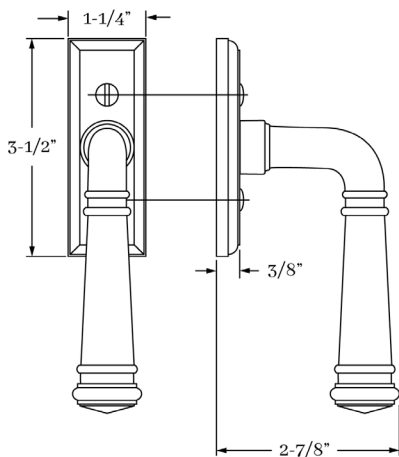

## HOW TO ORDER

1. Specify finish.
2. Specify 7mm spindle length from edge of window sash.

## REMEMBER

1. 7mm spindle is standard...must supply required projection from underside of escutcheon.
2. 43mm screw center to center - M5 oval slot head screws are standard.
3. Escutcheon width is critical dimension, please verify.
4. Includes detent mechanism.

## SET COMPONENTS

**Multi Point Window Trim Set** includes one M/P window escutcheon (43mm) with lever attached, detent mechanism, 7mm straight spindle and two M5 screws.

CLASSIC BRASS

JAMESTOWN, NEW YORK