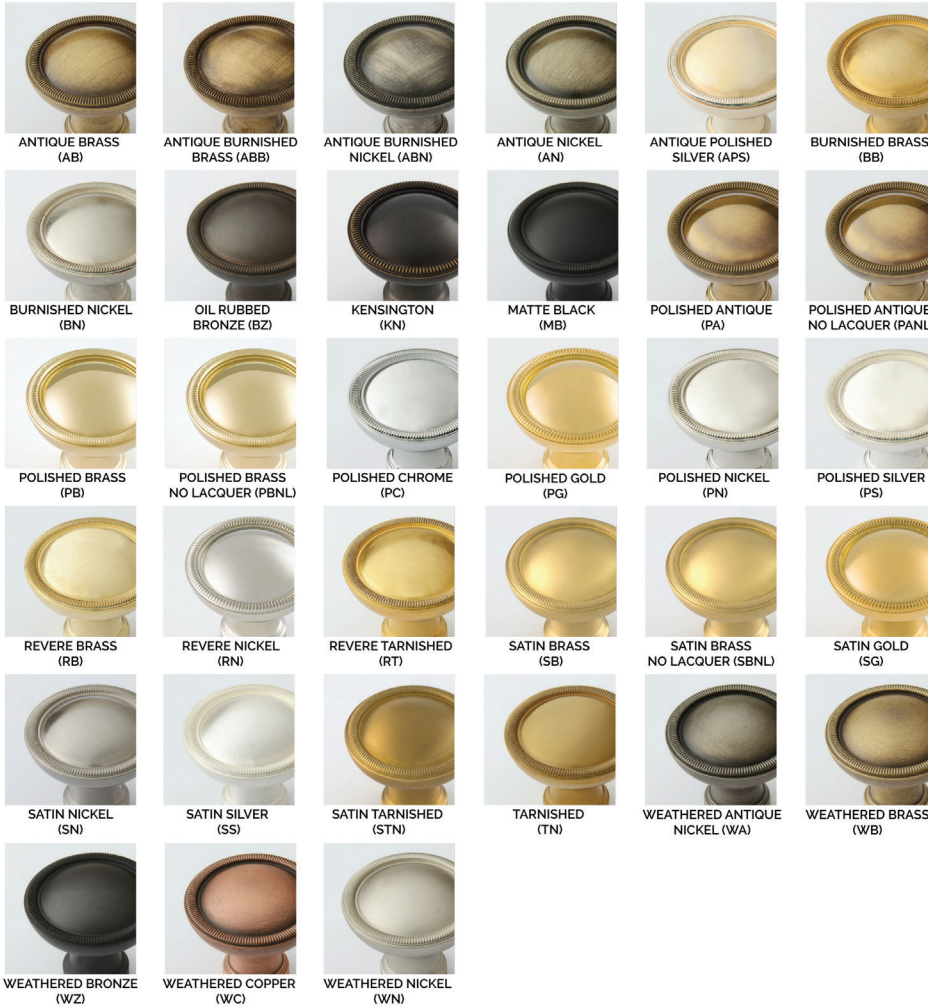

CLASSIC BRASS

JAMESTOWN, NEW YORK

SIGNATURE FINISHES

SOLID BRASS FINISHES

LEVEL 1

Antique Brass (AB)
Antique Burnished Brass (ABB)
Burnished Brass (BB)
Oil Rubbed Bronze (BZ)
Kensington (KN)
Polished Antique (PA)
Polished Antique — No Lacquer (PANL)
Polished Brass (PB)
Polished Brass — No Lacquer (PBNL)
Revere Brass (RB)
Revere Tarnished (RT)
Satin Brass (SB)
Satin Brass — No Lacquer (SBNL)
Tarnished (TN)
Weathered Brass (WB)
Weathered Bronze (WZ)

LEVEL 2

Antique Burnished Nickel (ABN)
Antique Nickel (AN)
Burnished Nickel (BN)
Matte Black (MB)
Polished Chrome (PC)
Polished Nickel (PN)
Revere Nickel (RN)
Satin Nickel (SN)
Weathered Antique Nickel (WA)
Weathered Copper (WC)
Weathered Nickel (WN)

LEVEL 3

Antique Polished Silver (APS)
Polished Silver (PS)
Satin Silver (SS)

PRICE ON REQUEST

Polished Gold (PG)
Satin Gold (SG)

Custom finishes available on request.