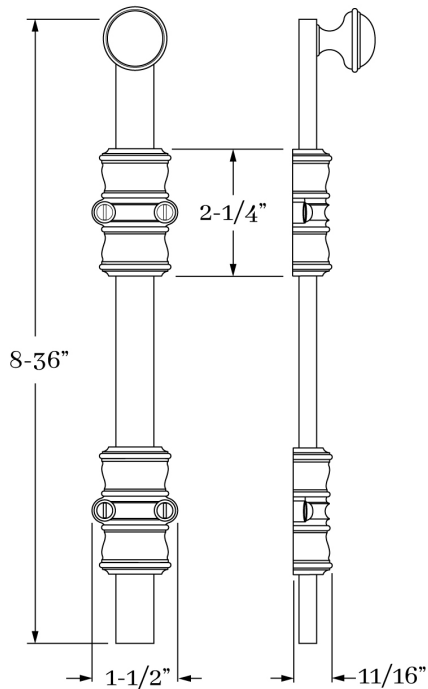

CLASSIC BRASS

JAMESTOWN, NEW YORK

SURFACE BOLTS

ACCESSORIES

SURFACE BOLTS

TRADITIONAL GUIDE - ROUND

- 10350 Surface Bolt 8"
- 10352 Surface Bolt 12"
- 10354 Surface Bolt 16"
- 10356 Surface Bolt 18"
- 10358 Surface Bolt 24"
- 10360 Surface Bolt 30"
- 10362 Surface Bolt 36"

MATERIALS

Solid Brass

HOW TO ORDER

1. Specify part number for required length, guide and function.
2. Specify finish.
3. Standard knob is 1067...specify any cabinet knob style.

REMEMBER

1. If you require a custom size, we can make any length up to 72" or longer.
2. We provide a UNIVERSAL and MORTISE strike with each set, advise if you require an angle strike.
3. Extended lip strikes or custom strikes available, provide details of your requirement.
4. If necessary we can modify the overall length of the guide as required.
5. Custom offset dimensions are available, contact us to discuss your requirements.

SET COMPONENTS

Surface Bolt includes surface bolt rod with rod guides, knob attached, universal strike, mortise strike and mounting hardware.

CLASSIC BRASS

JAMESTOWN, NEW YORK

SIGNATURE FINISHES

SOLID BRASS FINISHES