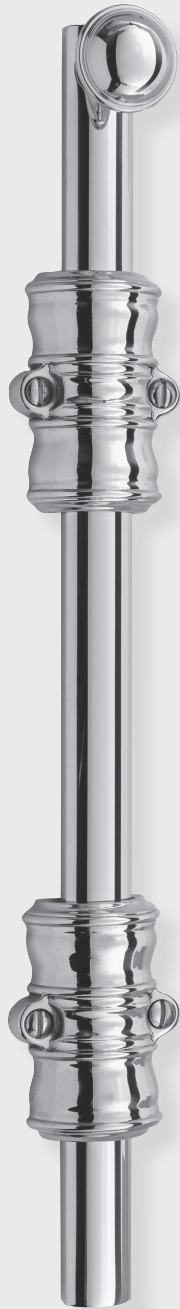

CLASSIC BRASS

JAMESTOWN, NEW YORK

SURFACE BOLTS

ACCESSORIES

SURFACE BOLTS

TRADITIONAL GUIDE - ROUND

- 10350 Surface Bolt 8"
- 10352 Surface Bolt 12"
- 10354 Surface Bolt 16"
- 10356 Surface Bolt 18"
- 10358 Surface Bolt 24"
- 10360 Surface Bolt 30"
- 10362 Surface Bolt 36"

MATERIALS

Solid Brass

HOW TO ORDER

1. Specify part number for required length, guide and function.
2. Specify finish.
3. Standard knob is 1067...specify any cabinet knob style.

REMEMBER

1. If you require a custom size, we can make any length up to 72" or longer.
2. We provide a UNIVERSAL and MORTISE strike with each set, advise if you require an angle strike.
3. Extended lip strikes or custom strikes available, provide details of your requirement.
4. If necessary we can modify the overall length of the guide as required.
5. Custom offset dimensions are available, contact us to discuss your requirements.

SET COMPONENTS

Surface Bolt includes surface bolt rod with rod guides, knob attached, universal strike, mortise strike and mounting hardware.

CLASSIC BRASS

JAMESTOWN, NEW YORK

SIGNATURE FINISHES

SOLID BRASS FINISHES

LEVEL 1

Antique Brass (AB)
Antique Burnished Brass (ABB)
Antique Revere Brass (ARB)
Burnished Brass (BB)
Oil Rubbed Bronze (BZ)
Kensington (KN)
Polished Antique (PA)
Polished Antique — No Lacquer (PANL)
Polished Brass (PB)
Polished Brass — No Lacquer (PBNL)
Revere Brass (RB)
Revere Tarnished (RT)
Satin Brass (SB)
Satin Brass — No Lacquer (SBNL)
Tarnished (TN)
Weathered Brass (WB)
Weathered Bronze (WZ)