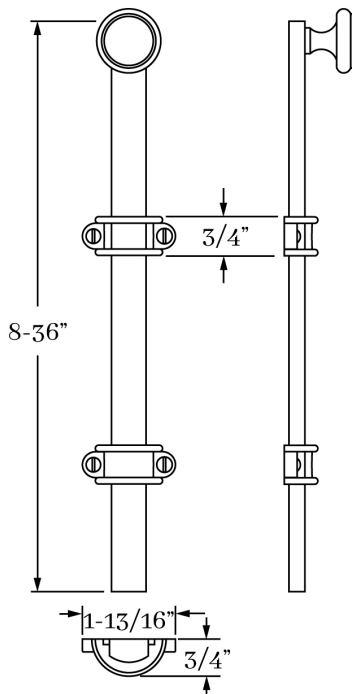

CLASSIC BRASS

JAMESTOWN, NEW YORK

SURFACE BOLTS

ACCESSORIES

SURFACE BOLTS

SHORT GUIDE - STRAIGHT

- 10308 Surface Bolt 8"
- 10312 Surface Bolt 12"
- 10316 Surface Bolt 16"
- 10318 Surface Bolt 18"
- 10324 Surface Bolt 24"
- 10330 Surface Bolt 30"
- 10336 Surface Bolt 36"

SHORT GUIDE - 5/8" OFFSET

- 10908 Surface Bolt 8"
- 10912 Surface Bolt 12"
- 10916 Surface Bolt 16"
- 10918 Surface Bolt 18"
- 10924 Surface Bolt 24"
- 10930 Surface Bolt 30"
- 10936 Surface Bolt 36"

MATERIALS

Solid Brass

HOW TO ORDER

1. Specify part number for required length, guide and function.
2. Specify finish.
3. Standard knob is 1067...specify any cabinet knob style.

REMEMBER

1. If you require a custom size, we can make any length up to 72" or longer.
2. We provide a UNIVERSAL and MORTISE strike with each set, advise if you require an angle strike.
3. Extended lip strikes or custom strikes available, provide details of your requirement.
4. If necessary we can modify the overall length of the guide as required.
5. Custom offset dimensions are available, contact us to discuss your requirements.

SET COMPONENTS

Surface Bolt includes surface bolt rod with rod guides, knob attached, universal strike, mortise strike and mounting hardware.

CLASSIC BRASS

JAMESTOWN, NEW YORK

SIGNATURE FINISHES

SOLID BRASS FINISHES