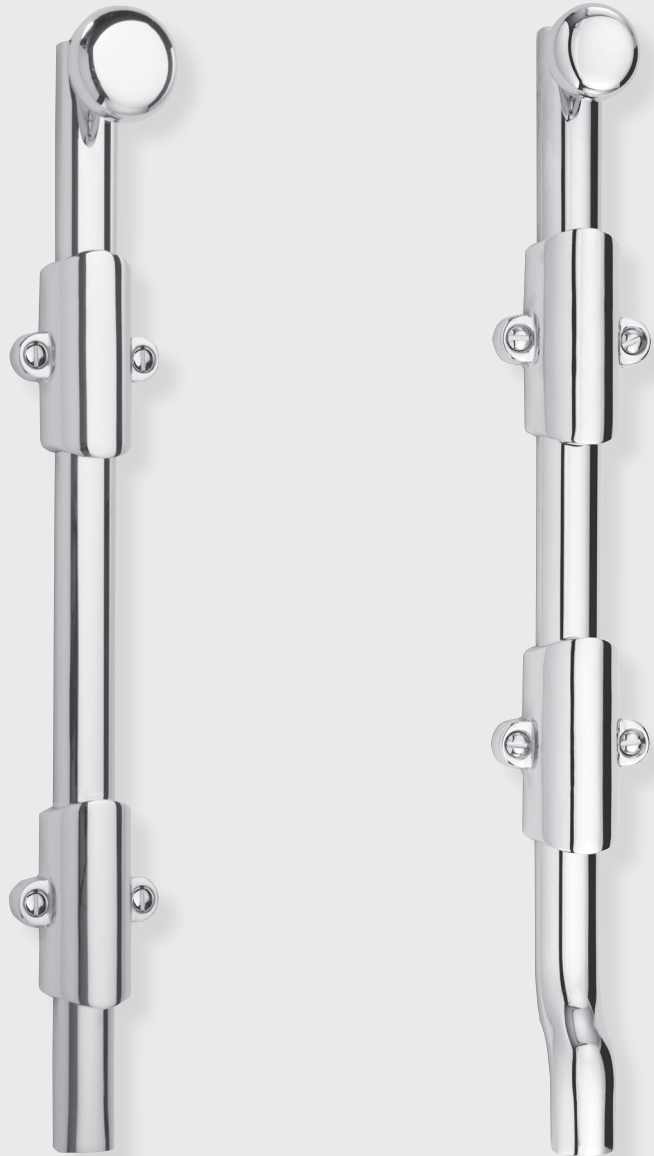

CLASSIC BRASS

JAMESTOWN, NEW YORK

SURFACE BOLTS

ACCESSORIES

SURFACE BOLTS

PLAIN GUIDE - STRAIGHT

- 10208 Surface Bolt 8"
- 10212 Surface Bolt 12"
- 10216 Surface Bolt 16"
- 10218 Surface Bolt 18"
- 10224 Surface Bolt 24"
- 10230 Surface Bolt 30"
- 10236 Surface Bolt 36"

PLAIN GUIDE - 5/8" OFFSET

- 10808 Surface Bolt 8"
- 10812 Surface Bolt 12"
- 10816 Surface Bolt 16"
- 10818 Surface Bolt 18"
- 10824 Surface Bolt 24"
- 10830 Surface Bolt 30"
- 10836 Surface Bolt 36"

MATERIALS

Solid Brass

HOW TO ORDER

1. Specify part number for required length, guide and function.
2. Specify finish.
3. Standard knob is 1067...specify any cabinet knob style.

REMEMBER

1. If you require a custom size, we can make any length up to 72" or longer.
2. We provide a UNIVERSAL and MORTISE strike with each set, advise if you require an angle strike.
3. Extended lip strikes or custom strikes available, provide details of your requirement.
4. If necessary we can modify the overall length of the guide as required.
5. Custom offset dimensions are available, contact us to discuss your requirements.

SET COMPONENTS

Surface Bolt includes surface bolt rod with rod guides, knob attached, universal strike, mortise strike and mounting hardware.

CLASSIC BRASS

JAMESTOWN, NEW YORK

SIGNATURE FINISHES

SOLID BRASS FINISHES