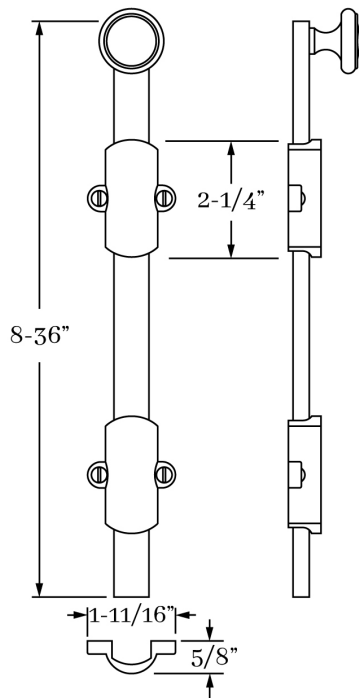

PLAIN GUIDE - 5/8" OFFSET

- 10808 Surface Bolt 8"
- 10812 Surface Bolt 12"
- 10816 Surface Bolt 16"
- 10818 Surface Bolt 18"
- 10824 Surface Bolt 24"
- 10830 Surface Bolt 30"
- 10836 Surface Bolt 36"

MATERIALS

Solid Brass

HOW TO ORDER

1. Specify part number for required length, guide and function.
2. Specify finish.
3. Standard knob is 1067...specify any cabinet knob style.

REMEMBER

1. If you require a custom size, we can make any length up to 72" or longer.
2. We provide a UNIVERSAL and MORTISE strike with each set, advise if you require an angle strike.
3. Extended lip strikes or custom strikes available, provide details of your requirement.
4. If necessary we can modify the overall length of the guide as required.
5. Custom offset dimensions are available, contact us to discuss your requirements.

SET COMPONENTS

Surface Bolt includes surface bolt rod with rod guides, knob attached, universal strike, mortise strike and mounting hardware.

CLASSIC BRASS

JAMESTOWN, NEW YORK

SIGNATURE FINISHES

SOLID BRASS FINISHES