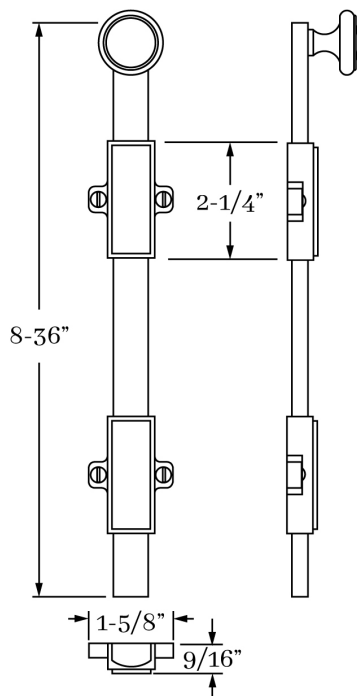

TRANSITIONAL GUIDE - 5/8" OFFSET

- 10708 Surface Bolt 8"
- 10712 Surface Bolt 12"
- 10716 Surface Bolt 16"
- 10718 Surface Bolt 18"
- 10724 Surface Bolt 24"
- 10730 Surface Bolt 30"
- 10736 Surface Bolt 36"

MATERIALS

Solid Brass

HOW TO ORDER

1. Specify part number for required length, guide and function.
2. Specify finish.
3. Standard knob is 1067...specify any cabinet knob style.

REMEMBER

1. If you require a custom size, we can make any length up to 72" or longer.
2. We provide a UNIVERSAL and MORTISE strike with each set, advise if you require an angle strike.
3. Extended lip strikes or custom strikes available, provide details of your requirement.
4. If necessary we can modify the overall length of the guide as required.
5. Custom offset dimensions are available, contact us to discuss your requirements.

SET COMPONENTS

Surface Bolt includes surface bolt rod with rod guides, knob attached, universal strike, mortise strike and mounting hardware.

CLASSIC BRASS

JAMESTOWN, NEW YORK

SIGNATURE FINISHES

SOLID BRASS FINISHES