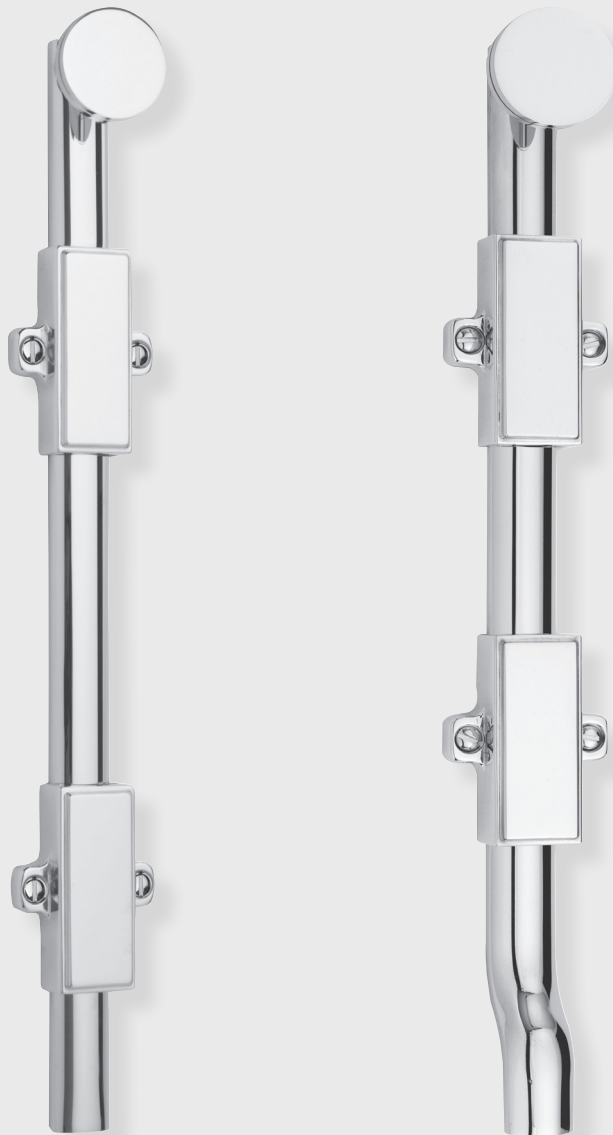

CLASSIC BRASS

JAMESTOWN, NEW YORK

SURFACE BOLTS

ACCESSORIES

SURFACE BOLTS

TRANSITIONAL GUIDE - STRAIGHT

- 10108 Surface Bolt 8"
- 10112 Surface Bolt 12"
- 10116 Surface Bolt 16"
- 10118 Surface Bolt 18"
- 10124 Surface Bolt 24"
- 10130 Surface Bolt 30"
- 10136 Surface Bolt 36"

TRANSITIONAL GUIDE - 5/8" OFFSET

- 10708 Surface Bolt 8"
- 10712 Surface Bolt 12"
- 10716 Surface Bolt 16"
- 10718 Surface Bolt 18"
- 10724 Surface Bolt 24"
- 10730 Surface Bolt 30"
- 10736 Surface Bolt 36"

SET COMPONENTS

Surface Bolt includes surface bolt rod with rod guides, knob attached, universal strike, mortise strike and mounting hardware.

CLASSIC BRASS

JAMESTOWN, NEW YORK

SIGNATURE FINISHES

SOLID BRASS FINISHES