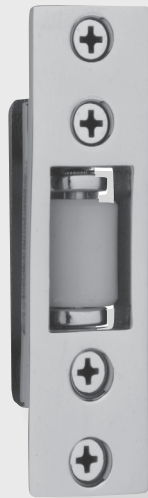

CLASSIC BRASS

JAMESTOWN, NEW YORK

ROLLER LATCH

ACCESSORIES

ROLLER LATCH

APPLICATIONS

9954 Heavy Duty Roller Latch

PRODUCT DIMENSIONS

3-3/8" x 1"

MATERIALS

Solid Brass

ACCESSORIES | DOOR

CLASSIC BRASS
JAMESTOWN, NEW YORK

CLASSIC BRASS

JAMESTOWN, NEW YORK

SIGNATURE FINISHES

SOLID BRASS FINISHES

ANTIQUE BRASS
(AB)

ANTIQUE BURNISHED
BRASS (ABB)

ANTIQUE BURNISHED
NICKEL (ABN)

ANTIQUE NICKEL
(AN)

ANTIQUE POLISHED
SILVER (APS)

BURNISHED BRASS
(BB)

BURNISHED NICKEL
(BN)

LEVEL 2

Antique Burnished Nickel (ABN)
Antique Nickel (AN)
Burnished Nickel (BN)
Matte Black (MB)
Polished Chrome (PC)
Polished Nickel (PN)
Revere Nickel (RN)
Satin Nickel (SN)
Weathered Antique Nickel (WA)
Weathered Copper (WC)
Weathered Nickel (WN)