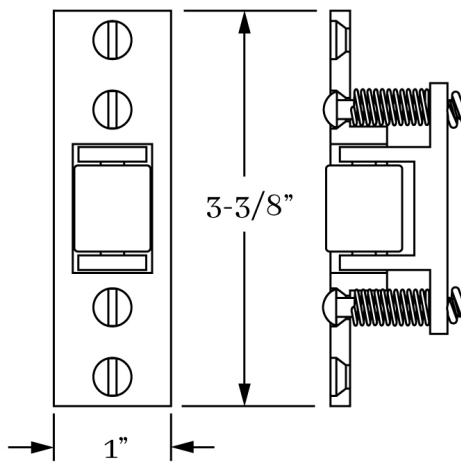

3-3/8" x 1"

MATERIALS

Solid Brass

ACCESSORIES | DOOR

CLASSIC BRASS
JAMESTOWN, NEW YORK

CLASSIC BRASS

JAMESTOWN, NEW YORK

SIGNATURE FINISHES