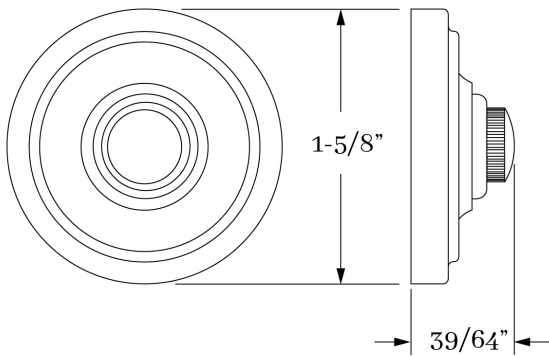

CLASSIC BRASS

JAMESTOWN, NEW YORK