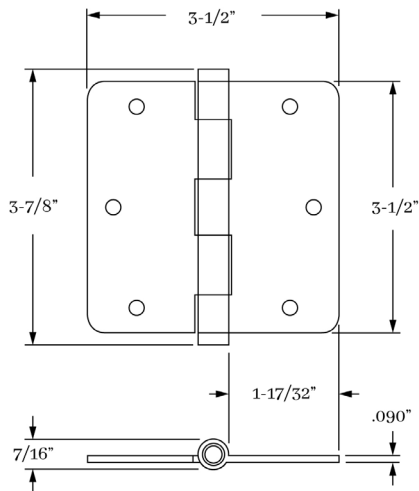

CLASSIC BRASS

JAMESTOWN, NEW YORK