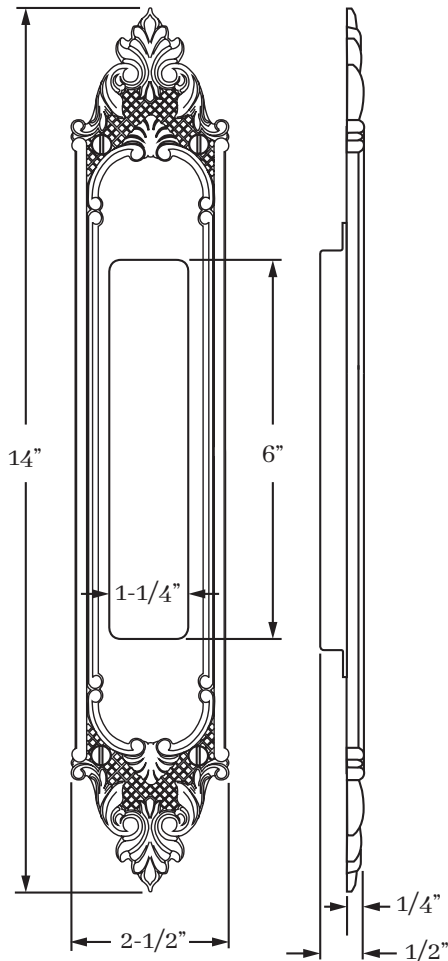

PRODUCT DIMENSIONS

2-1/2" x 14"

MATERIALS

Solid Brass

HOW TO ORDER

1. Specify application.
2. Specify finish.
3. Specify door thickness. Standard is 1-3/4".

REMEMBER

1. Specify application.
2. Verify jamb clearance for escutcheon projection.
3. Edge pulls available - Standard or Mortise.
4. Custom drilling available.
5. Oval slot wood screws (4/ea) are standard on the escutcheons.

HYDE PARK | DOOR

SET COMPONENTS

Flush Pull Only includes one flush pull ONLY and mounting hardware.

Flush Pull Set - PASSAGE w/ 9730 includes two flush pulls, one edge pull and mounting hardware.

Flush Pull Set - PASSAGE w/ Accurate 2000 includes two flush pulls, Accurate 2000 edge pull and mounting hardware.

Flush Pull Set - PRIVACY w/ Accurate 2002 includes exterior flush pull w/ EE trim, interior flush pull w/ turnpiece, Accurate 2002 flush pull mortise lock, strike and mounting hardware.

CLASSIC BRASS

JAMESTOWN, NEW YORK