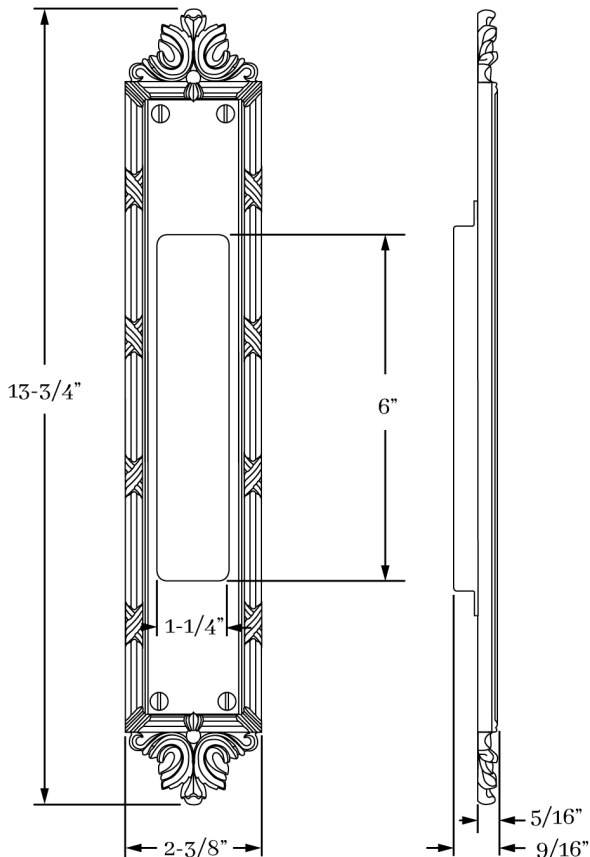

SET COMPONENTS

Flush Pull Only includes one flush pull ONLY and mounting hardware.

Flush Pull Set - PASSAGE w/ 9730 includes two flush pulls, one edge pull and mounting hardware.

Flush Pull Set - PASSAGE w/ Accurate 2000 includes two flush pulls, Accurate 2000 edge pull and mounting hardware.

Flush Pull Set - PRIVACY w/ Accurate 2002 includes exterior flush pull w/ EE trim, interior flush pull w/ turnpiece, Accurate 2002 flush pull mortise lock, strike and mounting hardware.

CLASSIC BRASS

JAMESTOWN, NEW YORK