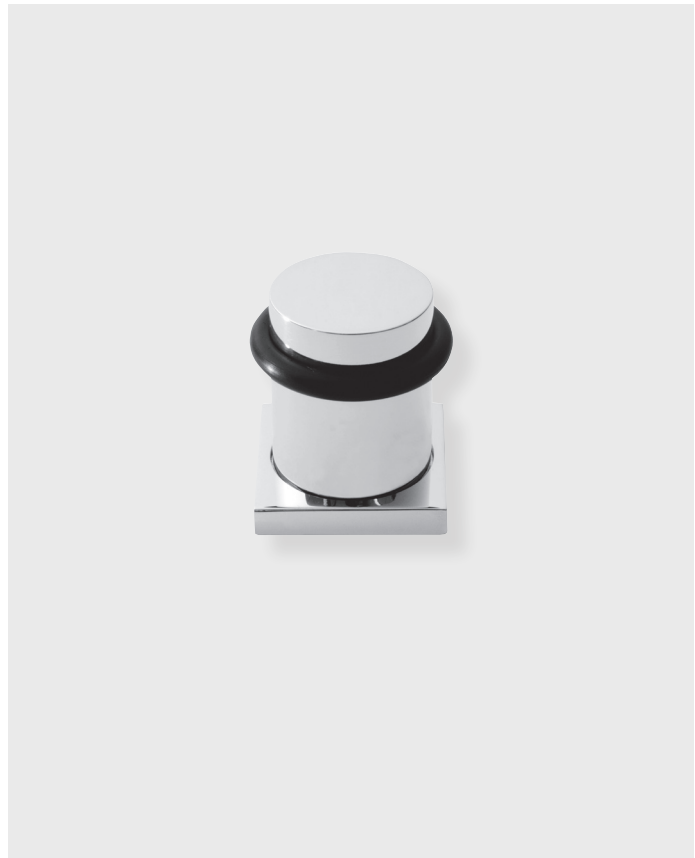

CLASSIC BRASS

JAMESTOWN, NEW YORK

APRÈS SQUARE DOOR STOP

ACCESSORIES

APRÈS SQUARE DOOR STOP

APPLICATIONS

17183 Après Square Door Stop

PRODUCT DIMENSIONS

1-1/2" x 1-5/8"

MATERIALS

Solid Brass

HOW TO ORDER

1. Specify finish.

REMEMBER

1. Should you require a modified height on the floor door stop - contact us.

ACCESSORIES | DOOR

CLASSIC BRASS

JAMESTOWN, NEW YORK

CLASSIC BRASS

JAMESTOWN, NEW YORK

SIGNATURE FINISHES

SOLID BRASS FINISHES

ANTIQUE BRASS
(AB)

ANTIQUE BURNISHED
BRASS (ABB)