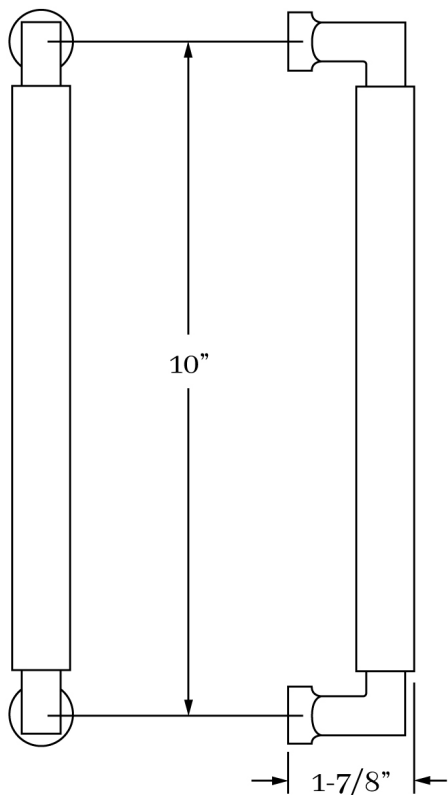

CLASSIC BRASS
JAMESTOWN, NEW YORK