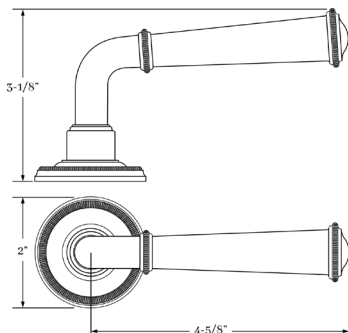

- 16148 Coin Lever Mortise Set - PASSAGE
- 16149 Coin Lever Mortise Set - PRIVACY

2-9/16" ROSE SETS

- 16151 Coin Lever Set - PASSAGE
- 16152 Coin Lever Set - PRIVACY
- 16153 Coin Lever Set - SECTIONAL PRIVACY
- 16154 Coin Lever Set - FULL DUMMY
- 16155 Coin Lever Set - HALF DUMMY

- 16140 Coin Lever Only 4-5/8"
- 14082 Coin Rose Only 2"
- 14092 Coin Rose Only 2-9/16"

MATERIALS

Solid Brass

SPINDLES

8mm SQ (standard)

HOW TO ORDER

1. Specify application.
2. Specify if pre-drilled adapters are required (part #9749).
3. Specify finish. If split finish is required, please indicate exterior/interior.
4. Specify door thickness. Standard thickness is 1-3/8".
5. Specify backset.
  - standard is 2-3/8" for tubular.
  - standard is 2-1/2" for mortise.
6. Specify hand of door - RH/LH for mortise applications.

REMEMBER

1. Specify pre-drilled adapter (#9749) for 2-1/8" pre-drilled doors, which requires the large rose.
2. Specify interior mortise lock for quality installations.
3. All knobs and levers are interchangeable.
4. FULL LIP strikes are standard. Specify SUB "T" strike, if required.
5. Standard backset is 2-3/8" for tubular. If required, specify 2-3/4". Standard backset is 2-1/2" for mortise. If required, specify 2-3/4".
6. A door thickness greater than 1-3/4" will require a #9900 thick door kit for mortise application.
7. Combination strike and faceplate available for sectional tubular privacy function.

SET COMPONENTS

Lever Set - PASSAGE includes two rosettes (passage), two levers, passage latch L x L (2-3/8" backset), full lip strike, latch faceplate, 4" straight spindle (8mm), two rosette mount plates, two rosette mount plate hubs, dust box and mounting hardware. NOTE: if required, order pre-drilled adapter (part #9749) separately.

Lever Set - PRIVACY includes two rosettes (privacy), two levers, privacy latch L x L (2-3/8" backset), full lip strike, latch faceplate, 4" swivel spindle (8mm), two rosette mount plates, two rosette mount plate hubs, privacy pin, dust box and mounting hardware. NOTE: if required, order pre-drilled adapter (part #9749) separately.

Lever Set - FULL DUMMY includes two rosettes, two levers, 4" straight spindle (8mm), two dummy rosette mount plates, two rosette mount plate hubs and mounting hardware.

Lever Set - HALF DUMMY includes rosette, lever, dummy mount spindle, rosette mount plate hub and mounting hardware.

Lever Mortise Set - PASSAGE includes two rosettes, two levers, 4" straight spindle (8mm), Accurate 9825 L x L interior mortise lock (2-1/2" backset), strike, faceplate, dust box and mounting hardware.

Lever Mortise Set - PRIVACY includes two rosettes, two levers, turnpiece and backplate, emergency egress trim, 4" straight spindle (8mm), Accurate 9839 L x L interior mortise lock (2-1/2" backset), strike, faceplate, dust box and mounting hardware.