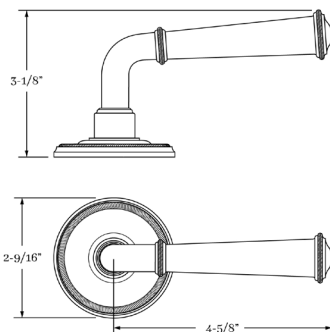

- 16108 Rope Lever Mortise Set - PASSAGE
- 16109 Rope Lever Mortise Set - PRIVACY

2-9/16" ROSE SETS

- 16111 Rope Lever Set - PASSAGE
- 16112 Rope Lever Set - PRIVACY
- 16113 Rope Lever Set - SECTIONAL PRIVACY
- 16114 Rope Lever Set - FULL DUMMY
- 16115 Rope Lever Set - HALF DUMMY

- 16100 Rope Lever Only 4-5/8"
- 14081 Rope Rose Only 2"
- 14091 Rope Rose Only 2-9/16"

MATERIALS

Solid Brass

SPINDLES

8mm SQ (standard)

HOW TO ORDER

1. Specify application.
2. Specify if pre-drilled adapters are required (part #9749).
3. Specify finish. If split finish is required, please indicate exterior/interior.
4. Specify door thickness. Standard thickness is 1-3/8".
5. Specify backset.
  - standard is 2-3/8" for tubular.
  - standard is 2-1/2" for mortise.
6. Specify hand of door - RH/LH for mortise applications.

REMEMBER

1. Specify pre-drilled adapter (#9749) for 2-1/8" pre-drilled doors, which requires the large rose.
2. Specify interior mortise lock for quality installations.
3. All knobs and levers are interchangeable.
4. FULL LIP strikes are standard. Specify SUB "T" strike, if required.
5. Standard backset is 2-3/8" for tubular. If required, specify 2-3/4". Standard backset is 2-1/2" for mortise. If required, specify 2-3/4".
6. A door thickness greater than 1-3/4" will require a #9900 thick door kit for mortise application.
7. Combination strike and faceplate available for sectional tubular privacy function.

SET COMPONENTS

Lever Set - PASSAGE includes two rosettes (passage), two levers, passage latch L x L (2-3/8" backset), full lip strike, latch faceplate, 4" straight spindle (8mm), two rosette mount plates, two rosette mount plate hubs, dust box and mounting hardware. NOTE: if required, order pre-drilled adapter (part #9749) separately.

Lever Set - PRIVACY includes two rosettes (privacy), two levers, privacy latch L x L (2-3/8" backset), full lip strike, latch faceplate, 4" swivel spindle (8mm), two rosette mount plates, two rosette mount plate hubs, privacy pin, dust box and mounting hardware. NOTE: if required, order pre-drilled adapter (part #9749) separately.

Lever Set - FULL DUMMY includes two rosettes, two levers, 4" straight spindle (8mm), two dummy rosette mount plates, two rosette mount plate hubs and mounting hardware.

Lever Set - HALF DUMMY includes rosette, lever, dummy mount spindle, rosette mount plate hub and mounting hardware.

Lever Mortise Set - PASSAGE includes two rosettes, two levers, 4" straight spindle (8mm), Accurate 9825 L x L interior mortise lock (2-1/2" backset), strike, faceplate, dust box and mounting hardware.

Lever Mortise Set - PRIVACY includes two rosettes, two levers, turnpiece and backplate, emergency egress trim, 4" straight spindle (8mm), Accurate 9839 L x L interior mortise lock (2-1/2" backset), strike, faceplate, dust box and mounting hardware.