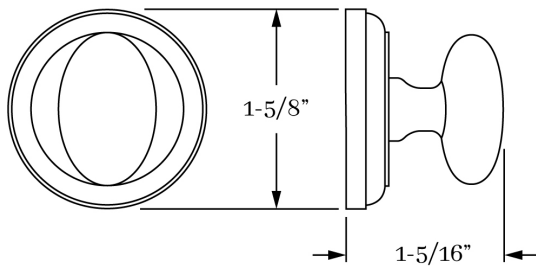

CLASSIC BRASS

JAMESTOWN, NEW YORK