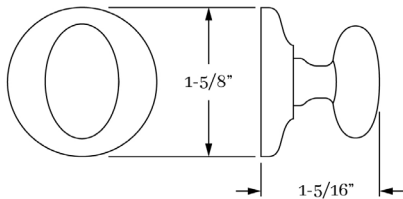

CLASSIC BRASS

JAMESTOWN, NEW YORK