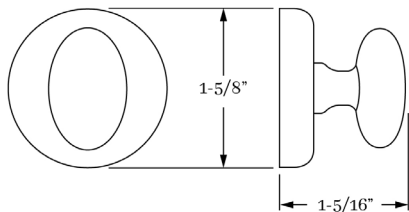

CLASSIC BRASS

JAMESTOWN, NEW YORK