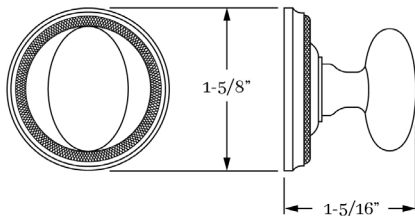

14911 Cross Hatch Turnpiece and Plate

PRODUCT DIMENSIONS

1-5/8"

MATERIALS

Solid Brass

HOW TO ORDER

1. Specify application.
2. Specify finish. If split finish is required, specify exterior/interior.
3. Specify door thickness. Standard thickness is 1-3/4".
4. Specify backset required. Standard is 2-3/8".

REMEMBER

1. Standard backset is 2-3/8". If required, specify 2-3/4" backset.

CHAUTAUQUA | DOOR

SET COMPONENTS

Complete Mortise Bolt Set includes turnpiece and plate, mortise bolt (2-3/8" backset), strike, faceplate, dust box, EE trim and mounting hardware.

Turnpiece and Plate w/ Mortise Bolt includes turnpiece and plate, mortise bolt (2-3/8" backset), strike, faceplate, dust box and mounting hardware.

Turnpiece and Plate includes turnpiece and plate ONLY and mounting hardware.