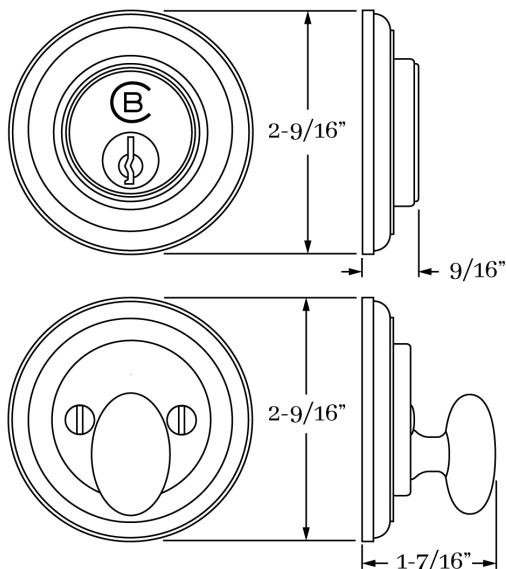

SET COMPONENTS

Auxiliary Deadbolt Set (KEY x TP) includes exterior cylinder collar, auxiliary deadbolt cylinder w/ tailpiece, strike, faceplate, interior cylinder collar, interior turnpiece and plate, and mounting hardware.

Auxiliary Deadbolt Set (KEY x KEY) includes exterior cylinder collar, two auxiliary deadbolt cylinders w/ tailpiece, strike, faceplate, interior cylinder collar and mounting hardware.