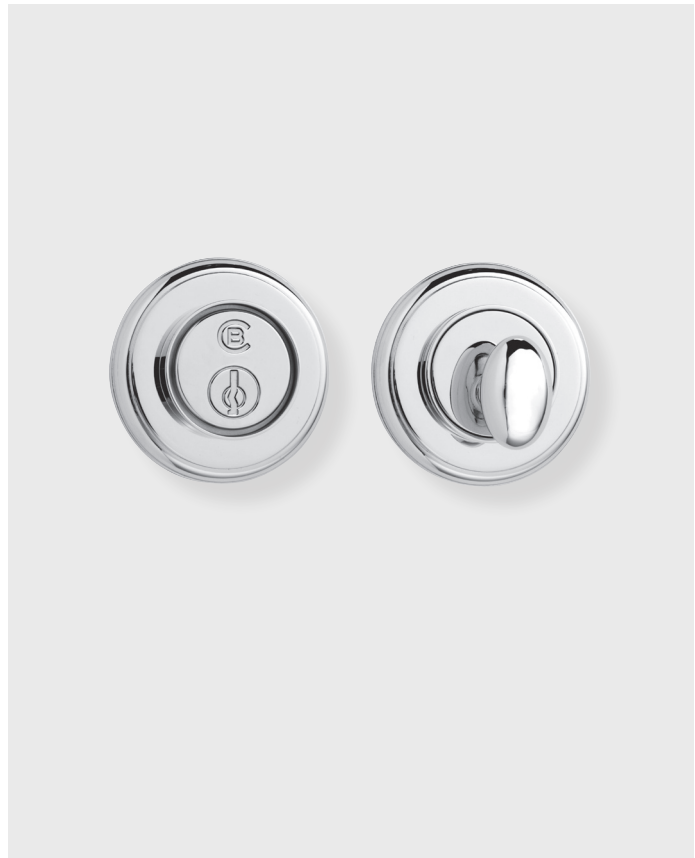

AUXILIARY DEADBOLTS

APPLICATIONS

- 14890 Auxiliary Deadbolt Set (KEY x TP) 2"
- 14891 Auxiliary Deadbolt Set (KEY x KEY) 2"

- 14892 Auxiliary Deadbolt Set (KEY x TP) 2-9/16"
- 14893 Auxiliary Deadbolt Set (KEY x KEY) 2-9/16"

MATERIALS

Solid Brass

HOW TO ORDER

1. Specify application and collar size.
2. Specify finish. If split finish is required, please indicate exterior/interior.
3. Specify door thickness. Standard thickness is 1-3/4".
4. Specify backset. Standard is 2-3/8".

REMEMBER

1. Should you require key alike, please specify.
2. Standard backset is 2-3/8". If required, specify 2-3/4".