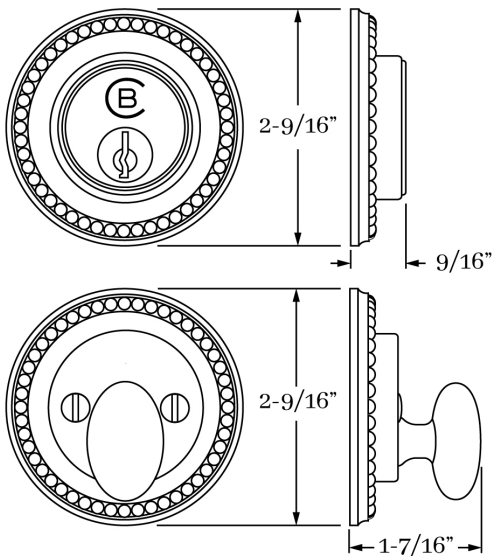

AUXILIARY DEADBOLTS

APPLICATIONS

14854 Bead Auxiliary Deadbolt Set (KEY x TP) 2"

14855 Bead Auxiliary Deadbolt Set (KEY x KEY) 2"

14856 Bead Auxiliary Deadbolt Set (KEY x TP) 2-9/16"

14857 Bead Auxiliary Deadbolt Set (KEY x KEY) 2-9/16"

MATERIALS

Solid Brass

HOW TO ORDER

1. Specify application and collar size.
2. Specify finish. If split finish is required, please indicate exterior/interior.
3. Specify door thickness. Standard thickness is 1-3/4".
4. Specify backset. Standard is 2-3/8".

REMEMBER

1. Should you require key alike, please specify.
2. Standard backset is 2-3/8". If required, specify 2-3/4".

SET COMPONENTS

Auxiliary Deadbolt Set (KEY x TP) includes exterior cylinder collar, auxiliary deadbolt cylinder w/ tailpiece, strike, faceplate, interior cylinder collar, interior turnpiece and plate, and mounting hardware.

Auxiliary Deadbolt Set (KEY x KEY) includes exterior cylinder collar, two auxiliary deadbolt cylinders w/ tailpiece, strike, faceplate, interior cylinder collar and mounting hardware.