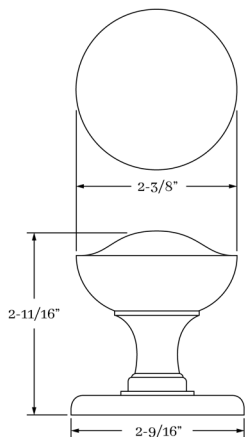

14502 Knob Set - PRIVACY

14503 Knob Set - SECTIONAL PRIVACY

14504 Knob Set - FULL DUMMY

14505 Knob Set - HALF DUMMY

14508 Knob Mortise Set - PASSAGE

14509 Knob Mortise Set - PRIVACY

2-9/16" ROSE SETS

14511 Knob Set - PASSAGE

14512 Knob Set - PRIVACY

14513 Knob Set - SECTIONAL PRIVACY

14514 Knob Set - FULL DUMMY

14515 Knob Set - HALF DUMMY

14500 Knob Only 2-3/8"

14087 Rose Only 2"

14096 Rose Only 2-9/16"

MATERIALS

Solid Brass

HOW TO ORDER

1. Specify application.
2. Specify if pre-drilled adapters are required (part #9749).
3. Specify finish. If split finish is required, please indicate exterior/interior.
4. Specify door thickness. Standard thickness is 1-3/8".
5. Specify backset.
  - standard is 2-3/8" for tubular.
  - standard is 2-1/2" for mortise.
6. Specify hand of door - RH/LH for mortise applications.

REMEMBER

1. Specify pre-drilled adapter (#9749) for 2-1/8" pre-drilled doors, which requires the large rose.
2. Specify interior mortise lock for quality installations.
3. All knobs and levers are interchangeable.
4. FULL LIP strikes are standard. Specify SUB "T" strike, if required.
5. Standard backset is 2-3/8" for tubular. If required, specify 2-3/4". Standard backset is 2-1/2" for mortise. If required, specify 2-3/4".
6. A door thickness than 1-3/4" will require #9900 thick door kit for mortise application.
7. Combination strike and faceplate available for sectional tubular privacy function.

SET COMPONENTS

Knob Set - PASSAGE includes two rosettes (passage), two knobs, passage latch K x K (2-3/8" backset), full lip strike, latch faceplate, 4" straight spindle (8mm), two rosette mount plates, two rosette mount plate hubs, dust box and mounting hardware. NOTE: if required, order pre-drilled adapter (part #9749) separately.

Knob Set - PRIVACY includes two rosettes (privacy), two knobs, privacy latch K x K (2-3/8" backset), full lip strike, latch faceplate, 4" swivel spindle (8mm), two rosette mount plates, two rosette mount plate hubs, privacy pin, dust box and mounting hardware. NOTE: if required, order pre-drilled adapter (part #9749) separately.

Knob Set - FULL DUMMY includes two rosettes, two knobs, 4" straight spindle (8mm), two dummy rosette mount plates, two rosette mount plate hubs and mounting hardware.

Knob Set - HALF DUMMY includes rosette, knob, dummy mount spindle, rosette mount plate hub and mounting hardware.

Knob Mortise Set - PASSAGE includes two rosettes, two knobs, 4" straight spindle (8mm), Accurate 9825 K x K interior mortise lock (2-1/2" backset), strike, faceplate, dust box and mounting hardware.

Knob Mortise Set - PRIVACY includes two rosettes, two knobs, turnpiece and backplate, emergency egress trim, 4" straight spindle (8mm), Accurate 9839 K x K interior mortise lock (2-1/2" backset), strike, faceplate, dust box and mounting hardware.

CLASSIC BRASS

JAMESTOWN, NEW YORK