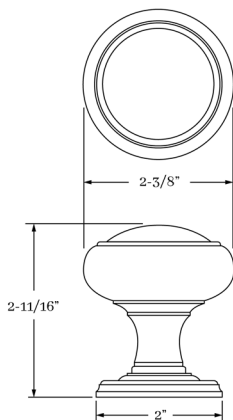

- 14460 Knob Only 2-3/8"
- 14080 Rose Only 2"
- 14090 Rose Only 2-9/16"

MATERIALS

Solid Brass

HOW TO ORDER

1. Specify application.
2. Specify if pre-drilled adapters are required (part #9749).
3. Specify finish. If split finish is required, please indicate exterior/interior.
4. Specify door thickness. Standard thickness is 1-3/8".
5. Specify backset.
 - standard is 2-3/8" for tubular.
 - standard is 2-1/2" for mortise.
6. Specify hand of door - RH/LH for mortise applications.

SET COMPONENTS

Knob Set - PASSAGE includes two rosettes (passage), two knobs, passage latch K x K (2-3/8" backset), full lip strike, latch faceplate, 4" straight spindle (8mm), two rosette mount plates, two rosette mount plate hubs, dust box and mounting hardware. NOTE: if required, order pre-drilled adapter (part #9749) separately.

Knob Set - PRIVACY includes two rosettes (privacy), two knobs, privacy latch K x K (2-3/8" backset), full lip strike, latch faceplate, 4" swivel spindle (8mm), two rosette mount plates, two rosette mount plate hubs, privacy pin, dust box and mounting hardware. NOTE: if required, order pre-drilled adapter (part #9749) separately.

Knob Set - FULL DUMMY includes two rosettes, two knobs, 4" straight spindle (8mm), two dummy rosette mount plates, two rosette mount plate hubs and mounting hardware.

Knob Set - HALF DUMMY includes rosette, knob, dummy mount spindle, rosette mount plate hub and mounting hardware.