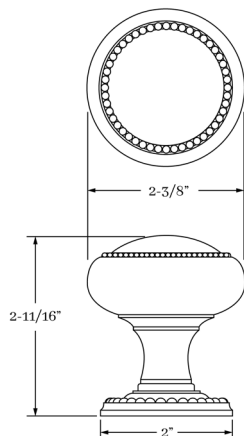

- 14440 Bead Knob Only 2-3/8"
- 14083 Bead Rose Only 2"
- 14093 Bead Rose Only 2-9/16"

MATERIALS

Solid Brass

HOW TO ORDER

1. Specify application.
2. Specify if pre-drilled adapters are required (part #9749).
3. Specify finish. If split finish is required, please indicate exterior/interior.
4. Specify door thickness. Standard thickness is 1-3/8".
5. Specify backset.
 - standard is 2-3/8" for tubular.
 - standard is 2-1/2" for mortise.
6. Specify hand of door - RH/LH for mortise applications.

REMEMBER

1. Specify pre-drilled adapter (#9749) for 2-1/8" pre-drilled doors, which requires the large rose.
2. Specify interior mortise lock for quality installations.
3. All knobs and levers are interchangeable.
4. FULL LIP strikes are standard. Specify SUB "T" strike, if required.
5. Standard backset is 2-3/8" for tubular. If required, specify 2-3/4". Standard backset is 2-1/2" for mortise. If required, specify 2-3/4".
6. A door thickness than 1-3/4" will require #9900 thick door kit for mortise application.
7. Combination strike and faceplate available for sectional tubular privacy function.

SET COMPONENTS

Knob Set - PASSAGE includes two rosettes (passage), two knobs, passage latch K x K (2-3/8" backset), full lip strike, latch faceplate, 4" straight spindle (8mm), two rosette mount plates, two rosette mount plate hubs, dust box and mounting hardware. NOTE: if required, order pre-drilled adapter (part #9749) separately.

Knob Set - PRIVACY includes two rosettes (privacy), two knobs, privacy latch K x K (2-3/8" backset), full lip strike, latch faceplate, 4" swivel spindle (8mm), two rosette mount plates, two rosette mount plate hubs, privacy pin, dust box and mounting hardware. NOTE: if required, order pre-drilled adapter (part #9749) separately.