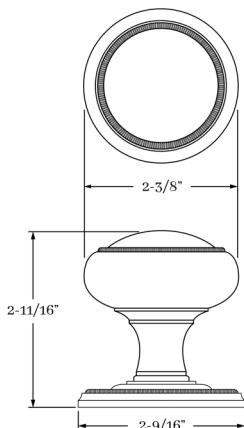

## HOW TO ORDER

1. Specify application.
2. Specify if pre-drilled adapters are required (part #9749).
3. Specify finish. If split finish is required, please indicate exterior/interior.
4. Specify door thickness. Standard thickness is 1-3/8".
5. Specify backset.
  - standard is 2-3/8" for tubular.
  - standard is 2-1/2" for mortise.
6. Specify hand of door - RH/LH for mortise applications.

## SET COMPONENTS

**Knob Set - PASSAGE** includes two rosettes (passage), two knobs, passage latch K x K (2-3/8" backset), full lip strike, latch faceplate, 4" straight spindle (8mm), two rosette mount plates, two rosette mount plate hubs, dust box and mounting hardware. NOTE: if required, order pre-drilled adapter (part #9749) separately.