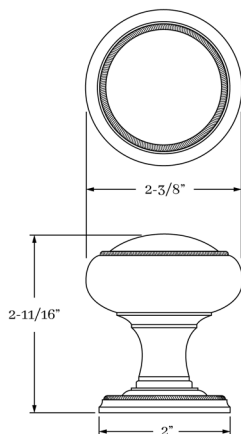

## HOW TO ORDER

1. Specify application.
2. Specify if pre-drilled adapters are required (part #9749).
3. Specify finish. If split finish is required, please indicate exterior/interior.
4. Specify door thickness. Standard thickness is 1-3/8".
5. Specify backset.
  - standard is 2-3/8" for tubular.
  - standard is 2-1/2" for mortise.
6. Specify hand of door - RH/LH for mortise applications.

## SET COMPONENTS

**Knob Set - PASSAGE** includes two rosettes (passage), two knobs, passage latch K x K (2-3/8" backset), full lip strike, latch faceplate, 4" straight spindle (8mm), two rosette mount plates, two rosette mount plate hubs, dust box and mounting hardware. NOTE: if required, order pre-drilled adapter (part #9749) separately.