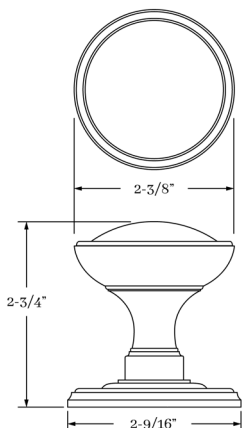

- 14360 Knob Only 2-3/8"
- 14080 Rose Only 2"
- 14090 Rose Only 2-9/16"

MATERIALS

Solid Brass

HOW TO ORDER

1. Specify application.
2. Specify if pre-drilled adapters are required (part #9749).
3. Specify finish. If split finish is required, please indicate exterior/interior.
4. Specify door thickness. Standard thickness is 1-3/8".
5. Specify backset.
 - standard is 2-3/8" for tubular.
 - standard is 2-1/2" for mortise.
6. Specify hand of door - RH/LH for mortise applications.

SET COMPONENTS

Knob Set - PASSAGE includes two rosettes (passage), two knobs, passage latch K x K (2-3/8" backset), full lip strike, latch faceplate, 4" straight spindle (8mm), two rosette mount plates, two rosette mount plate hubs, dust box and mounting hardware. NOTE: if required, order pre-drilled adapter (part #9749) separately.

Knob Set - PRIVACY includes two rosettes (privacy), two knobs, privacy latch K x K (2-3/8" backset), full lip strike, latch faceplate, 4" swivel spindle (8mm), two rosette mount plates, two rosette mount plate hubs, privacy pin, dust box and mounting hardware. NOTE: if required, order pre-drilled adapter (part #9749) separately.

Knob Set - FULL DUMMY includes two rosettes, two knobs, 4" straight spindle (8mm), two dummy rosette mount plates, two rosette mount plate hubs and mounting hardware.

Knob Set - HALF DUMMY includes rosette, knob, dummy mount spindle, rosette mount plate hub and mounting hardware.