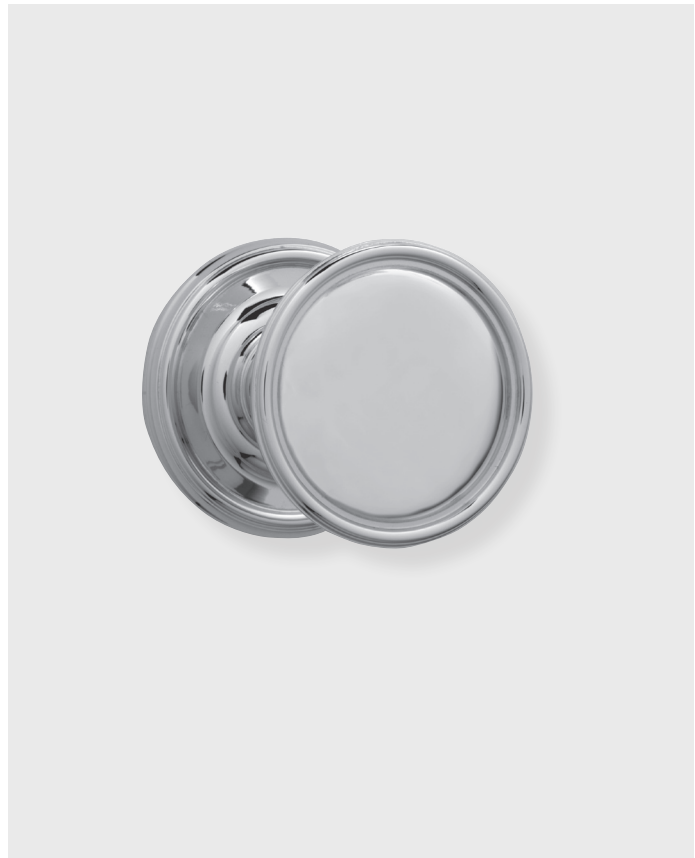

- 14360 Knob Only 2-3/8"
- 14080 Rose Only 2"
- 14090 Rose Only 2-9/16"

MATERIALS

Solid Brass

HOW TO ORDER

1. Specify application.
2. Specify if pre-drilled adapters are required (part #9749).
3. Specify finish. If split finish is required, please indicate exterior/interior.
4. Specify door thickness. Standard thickness is 1-3/8".
5. Specify backset.
 - standard is 2-3/8" for tubular.
 - standard is 2-1/2" for mortise.
6. Specify hand of door - RH/LH for mortise applications.

REMEMBER

1. Specify pre-drilled adapter (#9749) for 2-1/8" pre-drilled doors, which requires the large rose.
2. Specify interior mortise lock for quality installations.
3. All knobs and levers are interchangeable.
4. FULL LIP strikes are standard. Specify SUB "T" strike, if required.
5. Standard backset is 2-3/8" for tubular. If required, specify 2-3/4". Standard backset is 2-1/2" for mortise. If required, specify 2-3/4".
6. A door thickness than 1-3/4" will require #9900 thick door kit for mortise application.
7. Combination strike and faceplate available for sectional tubular privacy function.

SET COMPONENTS

Knob Set - PASSAGE includes two rosettes (passage), two knobs, passage latch K x K (2-3/8" backset), full lip strike, latch faceplate, 4" straight spindle (8mm), two rosette mount plates, two rosette mount plate hubs, dust box and mounting hardware. NOTE: if required, order pre-drilled adapter (part #9749) separately.

Knob Set - PRIVACY includes two rosettes (privacy), two knobs, privacy latch K x K (2-3/8" backset), full lip strike, latch faceplate, 4" swivel spindle (8mm), two rosette mount plates, two rosette mount plate hubs, privacy pin, dust box and mounting hardware. NOTE: if required, order pre-drilled adapter (part #9749) separately.