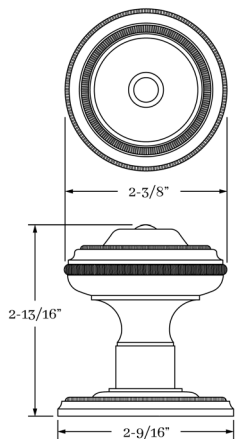

## HOW TO ORDER

1. Specify application.
2. Specify if pre-drilled adapters are required (part #9749).
3. Specify finish. If split finish is required, please indicate exterior/interior.
4. Specify door thickness. Standard thickness is 1-3/8".
5. Specify backset.
  - standard is 2-3/8" for tubular.
  - standard is 2-1/2" for mortise.
6. Specify hand of door - RH/LH for mortise applications.

## SET COMPONENTS

**Knob Set - PASSAGE** includes two rosettes (passage), two knobs, passage latch K x K (2-3/8" backset), full lip strike, latch faceplate, 4" straight spindle (8mm), two rosette mount plates, two rosette mount plate hubs, dust box and mounting hardware. NOTE: if required, order pre-drilled adapter (part #9749) separately.