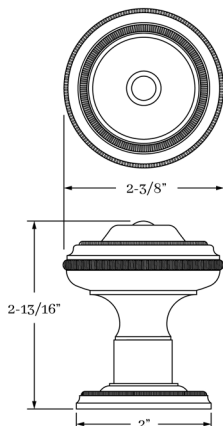

## HOW TO ORDER

1. Specify application.
2. Specify if pre-drilled adapters are required (part #9749).
3. Specify finish. If split finish is required, please indicate exterior/interior.
4. Specify door thickness. Standard thickness is 1-3/8".
5. Specify backset.
  - standard is 2-3/8" for tubular.
  - standard is 2-1/2" for mortise.
6. Specify hand of door - RH/LH for mortise applications.

## SET COMPONENTS

**Knob Set - PASSAGE** includes two rosettes (passage), two knobs, passage latch K x K (2-3/8" backset), full lip strike, latch faceplate, 4" straight spindle (8mm), two rosette mount plates, two rosette mount plate hubs, dust box and mounting hardware. NOTE: if required, order pre-drilled adapter (part #9749) separately.