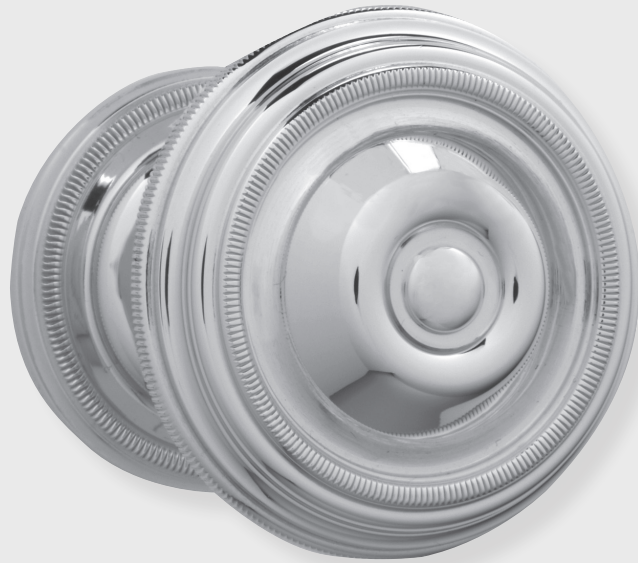

CLASSIC BRASS

JAMESTOWN, NEW YORK

INTERIOR KNOB SETS

CHAUTAUQUA COLLECTION