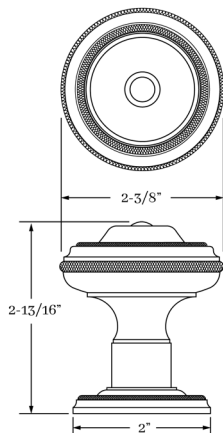

- 14220 Cross Hatch Knob Only 2-3/8"
- 14084 Cross Hatch Rose Only 2"
- 14094 Cross Hatch Rose Only 2-9/16"

MATERIALS

Solid Brass

HOW TO ORDER

1. Specify application.
2. Specify if pre-drilled adapters are required (part #9749).
3. Specify finish. If split finish is required, please indicate exterior/interior.
4. Specify door thickness. Standard thickness is 1-3/8".
5. Specify backset.
 - standard is 2-3/8" for tubular.
 - standard is 2-1/2" for mortise.
6. Specify hand of door - RH/LH for mortise applications.

REMEMBER

1. Specify pre-drilled adapter (#9749) for 2-1/8" pre-drilled doors, which requires the large rose.
2. Specify interior mortise lock for quality installations.
3. All knobs and levers are interchangeable.
4. FULL LIP strikes are standard. Specify SUB "T" strike, if required.
5. Standard backset is 2-3/8" for tubular. If required, specify 2-3/4". Standard backset is 2-1/2" for mortise. If required, specify 2-3/4".
6. A door thickness than 1-3/4" will require #9900 thick door kit for mortise application.
7. Combination strike and faceplate available for sectional tubular privacy function.

SET COMPONENTS

Knob Set - PASSAGE includes two rosettes (passage), two knobs, passage latch K x K (2-3/8" backset), full lip strike, latch faceplate, 4" straight spindle (8mm), two rosette mount plates, two rosette mount plate hubs, dust box and mounting hardware. NOTE: if required, order pre-drilled adapter (part #9749) separately.

Knob Set - PRIVACY includes two rosettes (privacy), two knobs, privacy latch K x K (2-3/8" backset), full lip strike, latch faceplate, 4" swivel spindle (8mm), two rosette mount plates, two rosette mount plate hubs, privacy pin, dust box and mounting hardware. NOTE: if required, order pre-drilled adapter (part #9749) separately.