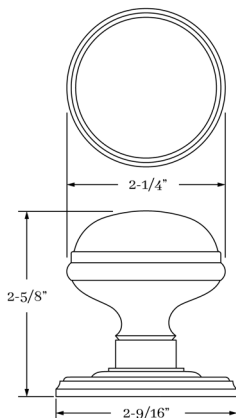

- 14148 Knob Mortise Set - PASSAGE
- 14149 Knob Mortise Set - PRIVACY

2-9/16" ROSE SETS

- 14151 Knob Set - PASSAGE
- 14152 Knob Set - PRIVACY
- 14153 Knob Set - SECTIONAL PRIVACY
- 14154 Knob Set - FULL DUMMY
- 14155 Knob Set - HALF DUMMY

- 14140 Knob Only 2-1/4"
- 14080 Rose Only 2"
- 14090 Rose Only 2-9/16"

MATERIALS

Solid Brass

HOW TO ORDER

1. Specify application.
2. Specify if pre-drilled adapters are required (part #9749).
3. Specify finish. If split finish is required, please indicate exterior/interior.
4. Specify door thickness. Standard thickness is 1-3/8".
5. Specify backset.
  - standard is 2-3/8" for tubular.
  - standard is 2-1/2" for mortise.
6. Specify hand of door - RH/LH for mortise applications.

REMEMBER

1. Specify pre-drilled adapter (#9749) for 2-1/8" pre-drilled doors, which requires the large rose.
2. Specify interior mortise lock for quality installations.
3. All knobs and levers are interchangeable.
4. FULL LIP strikes are standard. Specify SUB "T" strike, if required.
5. Standard backset is 2-3/8" for tubular. If required, specify 2-3/4". Standard backset is 2-1/2" for mortise. If required, specify 2-3/4".
6. A door thickness than 1-3/4" will require #9900 thick door kit for mortise application.
7. Combination strike and faceplate available for sectional tubular privacy function.

SET COMPONENTS

Knob Set - PASSAGE includes two rosettes (passage), two knobs, passage latch K x K (2-3/8" backset), full lip strike, latch faceplate, 4" straight spindle (8mm), two rosette mount plates, two rosette mount plate hubs, dust box and mounting hardware. NOTE: if required, order pre-drilled adapter (part #9749) separately.

Knob Set - PRIVACY includes two rosettes (privacy), two knobs, privacy latch K x K (2-3/8" backset), full lip strike, latch faceplate, 4" swivel spindle (8mm), two rosette mount plates, two rosette mount plate hubs, privacy pin, dust box and mounting hardware. NOTE: if required, order pre-drilled adapter (part #9749) separately.

Knob Set - FULL DUMMY includes two rosettes, two knobs, 4" straight spindle (8mm), two dummy rosette mount plates, two rosette mount plate hubs and mounting hardware.

Knob Set - HALF DUMMY includes rosette, knob, dummy mount spindle, rosette mount plate hub and mounting hardware.

Knob Mortise Set - PASSAGE includes two rosettes, two knobs, 4" straight spindle (8mm), Accurate 9825 K x K interior mortise lock (2-1/2" backset), strike, faceplate, dust box and mounting hardware.

Knob Mortise Set - PRIVACY includes two rosettes, two knobs, turnpiece and backplate, emergency egress trim, 4" straight spindle (8mm), Accurate 9839 K x K interior mortise lock (2-1/2" backset), strike, faceplate, dust box and mounting hardware.

CLASSIC BRASS

JAMESTOWN, NEW YORK