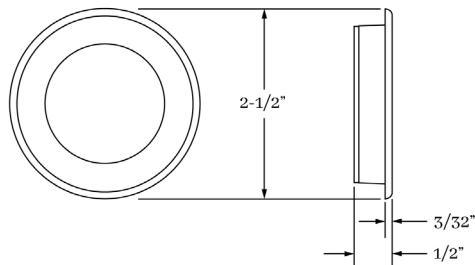

CLASSIC BRASS

JAMESTOWN, NEW YORK