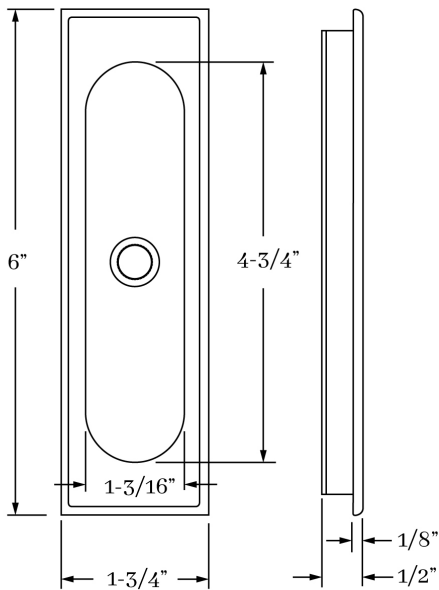

FLUSH PULL

APPLICATIONS

9713 Flush Pull w/ Emergency Egress Button

PRODUCT DIMENSIONS

1-3/4" x 6"

MATERIALS

Solid Brass

HOW TO ORDER

1. Specify application.
2. Specify finish.
3. Specify door thickness. Standard is 1-3/4".

REMEMBER

1. Verify jamb clearance for flush pull projection.
2. Edge pulls available - Standard or Mortise.
3. Flush pull locks and edge pulls must be ordered separately.

SET COMPONENTS

Flush Pull Only includes one flush pull ONLY and mounting hardware.