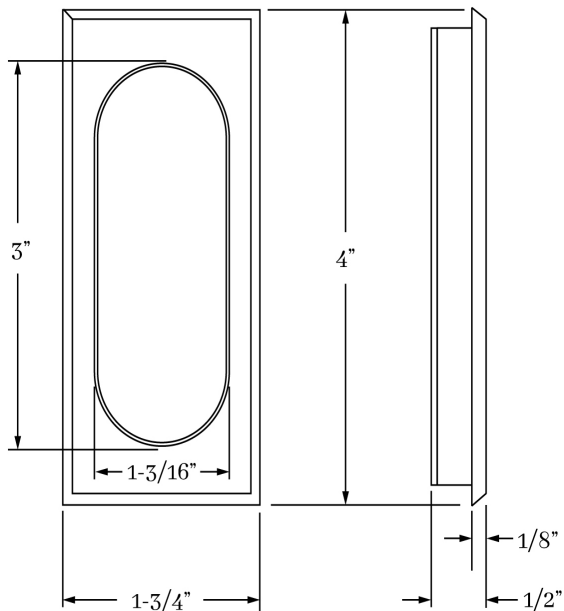

FLUSH PULL

APPLICATIONS

9710 Rectangular Flush Pull

PRODUCT DIMENSIONS

1-3/4" x 4"

MATERIALS

Solid Brass

HOW TO ORDER

1. Specify application.
2. Specify finish.
3. Specify door thickness. Standard is 1-3/4".

REMEMBER

1. Verify jamb clearance for flush pull projection.
2. Edge pulls available - Standard or Mortise.
3. Flush pull locks and edge pulls must be ordered separately.

SET COMPONENTS

Flush Pull Only includes one flush pull ONLY and mounting hardware.