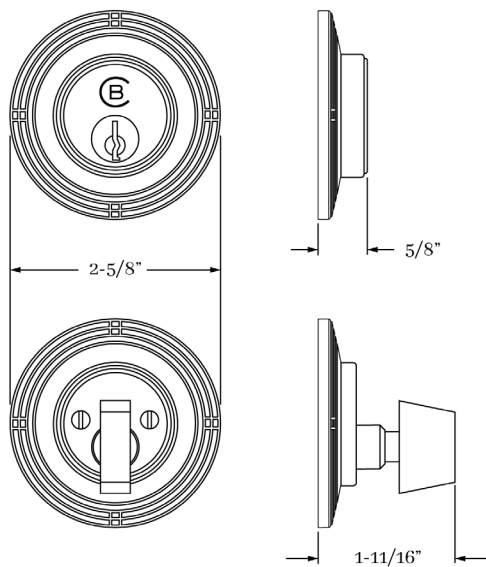

MATERIALS

Solid Bronze

HOW TO ORDER

1. Specify application and collar size.
2. Specify finish. If split finish is required, please indicate exterior/interior.
3. Specify door thickness. Standard thickness is 1-3/4".
4. Specify backset. Standard is 2-3/8".

REMEMBER

1. Should you require key alike, please specify.
2. Standard backset is 2-3/8". If required, specify 2-3/4".

SET COMPONENTS

Auxiliary Deadbolt Set (KEY x TP) includes exterior cylinder collar, auxiliary deadbolt cylinder w/ tailpiece, strike, faceplate, interior cylinder collar, interior turnpiece and plate, and mounting hardware.

Auxiliary Deadbolt Set (KEY x KEY) includes exterior cylinder collar, two auxiliary deadbolt cylinders w/ tailpiece, strike, faceplate, interior cylinder collar and mounting hardware.

CLASSIC BRASS

JAMESTOWN, NEW YORK