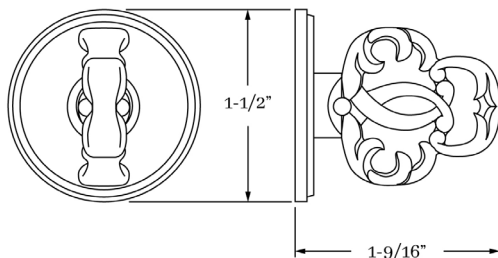

CLASSIC BRASS

JAMESTOWN, NEW YORK