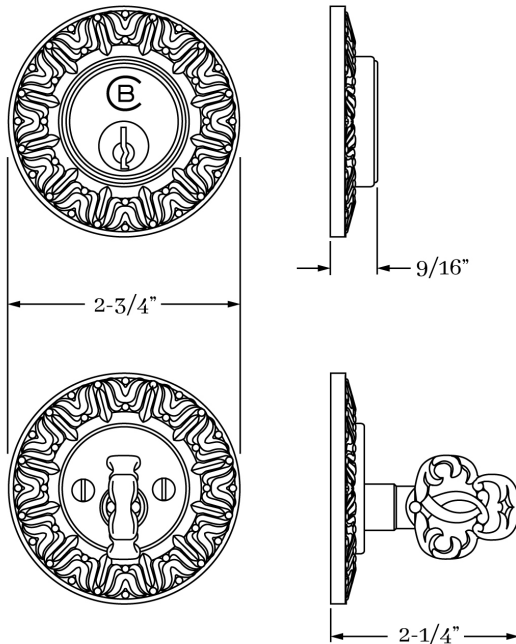

Solid Brass

HOW TO ORDER

1. Specify application and collar size.
2. Specify finish. If split finish is required, please indicate exterior/interior.
3. Specify door thickness. Standard thickness is 1-3/4".
4. Specify backset. Standard is 2-3/8".

REMEMBER

1. Should you require key alike, please specify.
2. Standard backset is 2-3/8". If required, specify 2-3/4".

HYDE PARK | DOOR

SET COMPONENTS

Auxiliary Deadbolt Set (KEY x TP) includes exterior cylinder collar, auxiliary deadbolt cylinder w/ tailpiece, strike, faceplate, interior cylinder collar, interior turnpiece and plate, and mounting hardware.

Auxiliary Deadbolt Set (KEY x KEY) includes exterior cylinder collar, two auxiliary deadbolt cylinders w/ tailpiece, strike, faceplate, interior cylinder collar and mounting hardware.

CLASSIC BRASS

JAMESTOWN, NEW YORK