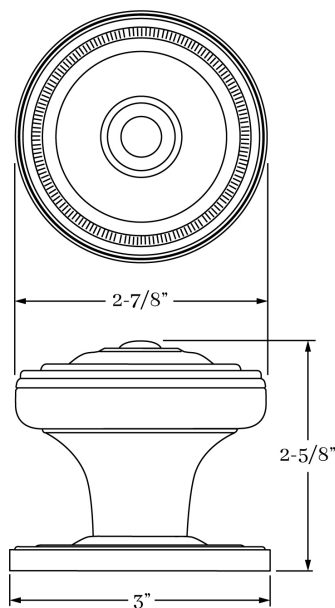

8316 Knob Set - FULL DUMMY

8320 Knob Set - HALF DUMMY

8352 Knob Only 2-7/8"

8363 Rose Only 3"

PRODUCT DIMENSIONS

Knob 2-7/8"

Rose 3"

MATERIALS

Solid Brass

SPINDLES

8mm SQ (standard)

HOW TO ORDER

1. Specify application.
2. Specify if pre-drilled adapters are required (part #9749).
3. Specify finish. If split finish is required, please indicate exterior/interior.
4. Specify door thickness. Standard thickness is 1-3/8".
5. Specify backset.
 - standard is 2-3/8" for tubular.
 - standard is 2-1/2" for mortise.
6. Specify hand of door - RH/LH for mortise applications.

SAVANNAH | DOOR

SET COMPONENTS

Knob Set - PASSAGE includes two rosettes (passage), two knobs, passage latch K x K (2-3/8" backset), full lip strike, latch faceplate, 4" straight spindle (8mm), two rosette mount plates, two rosette mount plate hubs, dust box and mounting hardware. NOTE: if required, order pre-drilled adapter (part #9749) separately.

Knob Set - PRIVACY includes two rosettes (privacy), two knobs, privacy latch K x K (2-3/8" backset), full lip strike, latch faceplate, 4" swivel spindle (8mm), two rosette mount plates, two rosette mount plate hubs, privacy pin, dust box and mounting hardware. NOTE: if required, order pre-drilled adapter (part #9749) separately.