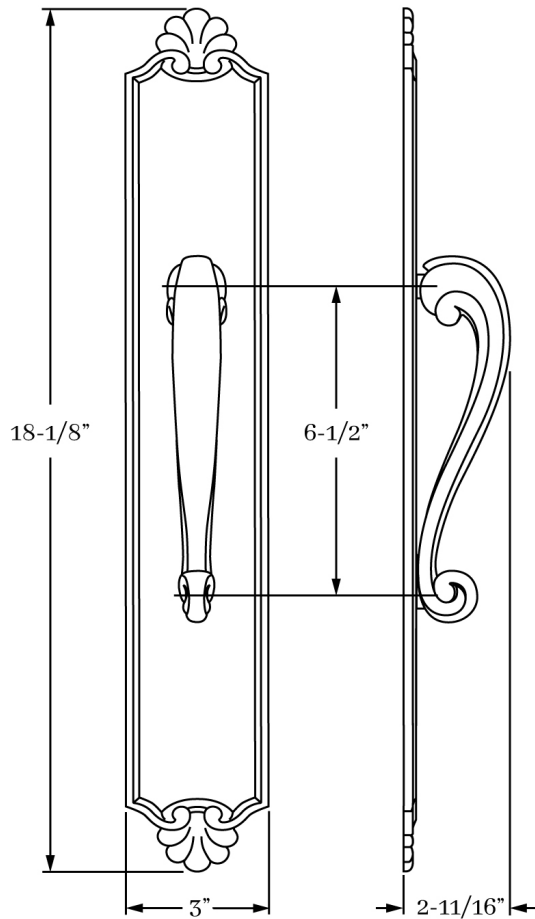

## APPLICATIONS

8285 Pull Plate 2-3/8" x 12" (P) 8289

8286 Pull Plate 3" x 18-1/8" (P) 8289

## HOW TO ORDER

1. Specify application.
2. Specify finish.
3. Specify door thickness. Standard is 1-3/4".

## REMEMBER

1. Back-to-back applications available for pulls and pull plates. Specify #9958 for BTB and #9959 for Single Sided mounting.
2. Custom drilling available.

SAVANNAH | DOOR

## SET COMPONENTS

**Pull Plate Only** includes one pull mounted to plate and mounting hardware.

CLASSIC BRASS  
JAMESTOWN, NEW YORK