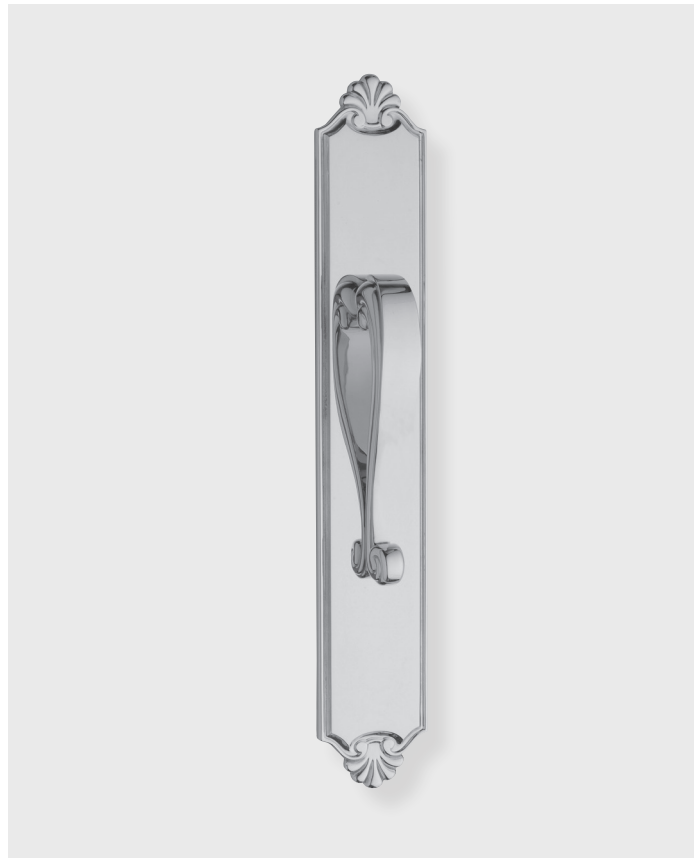

PULL PLATES

APPLICATIONS

8285 Pull Plate 2-3/8" x 12" (P) 8289

8286 Pull Plate 3" x 18-1/8" (P) 8289

MATERIALS

Solid Brass

HOW TO ORDER

1. Specify application.
2. Specify finish.
3. Specify door thickness. Standard is 1-3/4".

REMEMBER

1. Back-to-back applications available for pulls and pull plates. Specify #9958 for BTB and #9959 for Single Sided mounting.
2. Custom drilling available.

SAVANNAH | DOOR