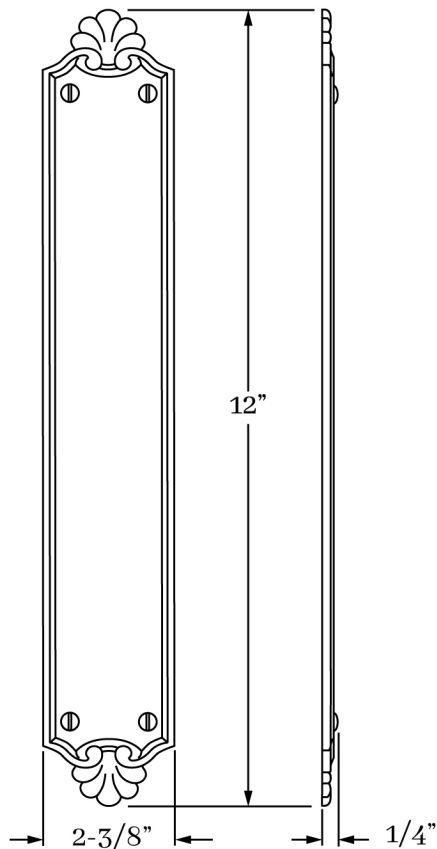

CLASSIC BRASS

JAMESTOWN, NEW YORK

PUSH PLATES

SAVANNAH COLLECTION

PUSH PLATES

APPLICATIONS

- 8281 Push Plate 1-3/4" x 12"
- 8282 Push Plate 2-3/8" x 12"
- 8283 Push Plate 3" x 18-1/8"

MATERIALS

Solid Brass

HOW TO ORDER

1. Specify application.
2. Specify finish.
3. Specify door thickness. Standard is 1-3/4".

REMEMBER

1. Back-to-back applications available for pulls and pull plates. Specify #9958 for BTB and #9959 for Single Sided mounting.
2. Custom drilling available.

SAVANNAH | DOOR

SET COMPONENTS

Push Plate Only includes one push plate ONLY and mounting hardware.

CLASSIC BRASS
JAMESTOWN, NEW YORK

CLASSIC BRASS

JAMESTOWN, NEW YORK

SIGNATURE FINISHES

SOLID BRASS FINISHES