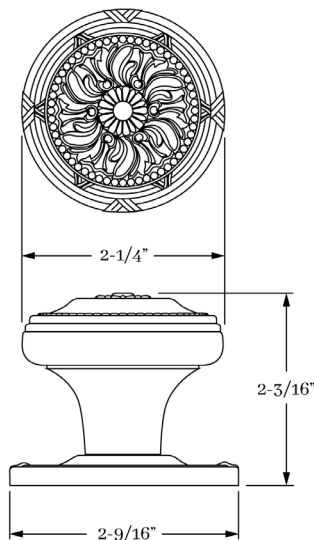

## PRODUCT DIMENSIONS

Knob 2-1/4"  
Rose 2-9/16"

## HOW TO ORDER

1. Specify application.
2. Specify if pre-drilled adapters are required (part #9749).
3. Specify finish. If split finish is required, please indicate exterior/interior.
4. Specify door thickness. Standard thickness is 1-3/8".
5. Specify backset.
  - standard is 2-3/8" for tubular.
  - standard is 2-1/2" for mortise.
6. Specify hand of door - RH/LH for mortise applications.

## SET COMPONENTS

**Knob Set - PASSAGE** includes two rosettes (passage), two knobs, passage latch K x K (2-3/8" backset), full lip strike, latch faceplate, 4" straight spindle (8mm), two rosette mount plates, two rosette mount plate hubs, dust box and mounting hardware. NOTE: if required, order pre-drilled adapter (part #9749) separately.