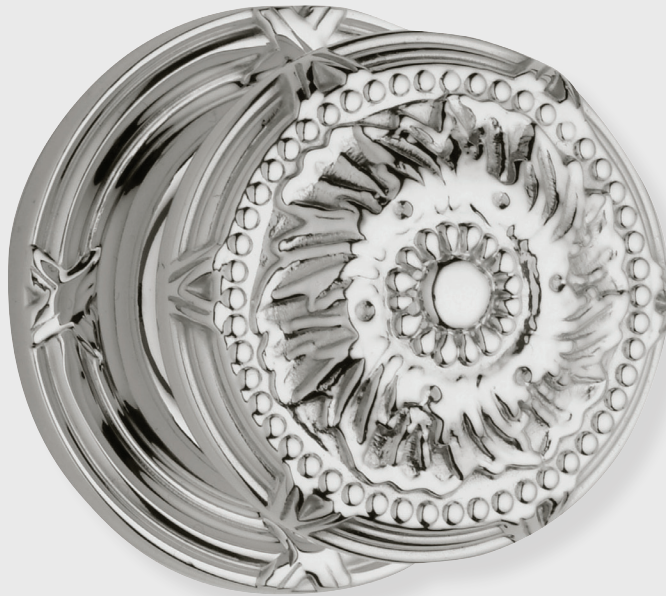

CLASSIC BRASS

JAMESTOWN, NEW YORK

INTERIOR KNOB SETS

ST. GEORGES COLLECTION