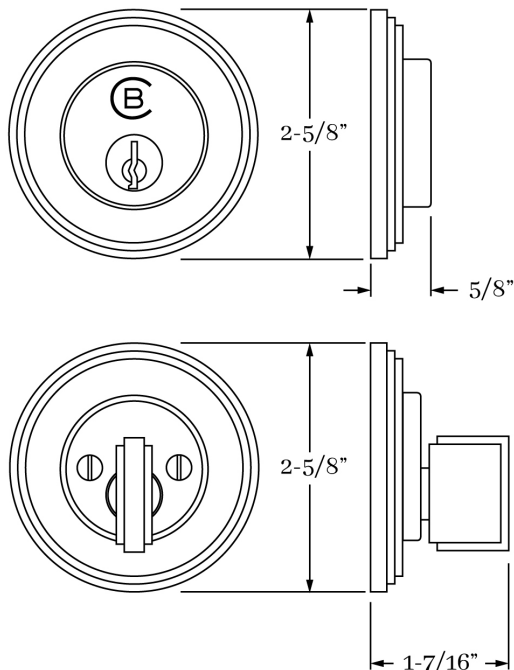

SET COMPONENTS

Auxiliary Deadbolt Set (KEY x TP) includes exterior cylinder collar, auxiliary deadbolt cylinder w/ tailpiece, strike, faceplate, interior cylinder collar, interior turnpiece and plate, and mounting hardware.

Auxiliary Deadbolt Set (KEY x KEY) includes exterior cylinder collar, two auxiliary deadbolt cylinders w/ tailpiece, strike, faceplate, interior cylinder collar and mounting hardware.