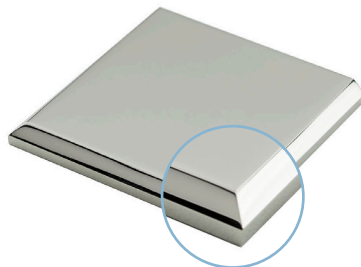

Knob Set - FULL DUMMY includes two rosettes, two knobs, 4" straight spindle (8mm), two dummy rosette mount plates, two rosette mount plate hubs and mounting hardware.

Knob Set - HALF DUMMY includes rosette, knob, dummy mount spindle, rosette mount plate hub and mounting hardware.

CLASSIC BRASS

JAMESTOWN, NEW YORK

SQUARE ESCUTCHEON
EDGE OPTIONS

ONE STEP EDGE
Standard

TWO STEP EDGE

BEVEL EDGE

SLAB EDGE

HOW TO ORDER

- Specify EDGE DETAIL – ONE STEP edge option is standard. If alternate EDGE DETAIL is required – make sure to specify as SUB (example – SUB BEVEL).

REMEMBER

- Custom escutcheon sizes are available.
- Standard escutcheon thickness is 1/4" – alternate thickness available upon request.
- Contact us to discuss custom edge details or profiles.