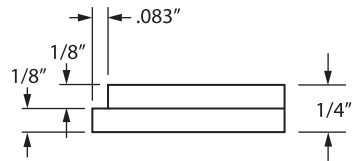

Knob Set - FULL DUMMY includes two rosettes, two knobs, 4" straight spindle (8mm), two dummy rosette mount plates, two rosette mount plate hubs and mounting hardware.

Knob Set - HALF DUMMY includes rosette, knob, dummy mount spindle, rosette mount plate hub and mounting hardware.

CLASSIC BRASS

JAMESTOWN, NEW YORK

SQUARE ESCUTCHEON
EDGE OPTIONS

ONE STEP EDGE
Standard

TWO STEP EDGE

BEVEL EDGE

SLAB EDGE

HOW TO ORDER