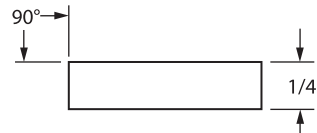

CLASSIC BRASS

JAMESTOWN, NEW YORK

SQUARE ESCUTCHEON
EDGE OPTIONS

ONE STEP EDGE
Standard

TWO STEP EDGE

BEVEL EDGE

SLAB EDGE

HOW TO ORDER

- Specify EDGE DETAIL – ONE STEP edge option is standard. If alternate EDGE DETAIL is required – make sure to specify as SUB (example – SUB BEVEL).

REMEMBER

- Custom escutcheon sizes are available.
- Standard escutcheon thickness is 1/4" – alternate thickness available upon request.
- Contact us to discuss custom edge details or profiles.