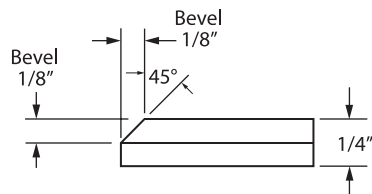

CLASSIC BRASS

JAMESTOWN, NEW YORK

SQUARE ESCUTCHEON
EDGE OPTIONS

ONE STEP EDGE
Standard

TWO STEP EDGE

BEVEL EDGE

SLAB EDGE

HOW TO ORDER

- Specify EDGE DETAIL – ONE STEP edge option is standard. If alternate EDGE DETAIL is required – make sure to specify as SUB (example – SUB BEVEL).

REMEMBER

- Custom escutcheon sizes are available.
- Standard escutcheon thickness is 1/4" – alternate thickness available upon request.
- Contact us to discuss custom edge details or profiles.