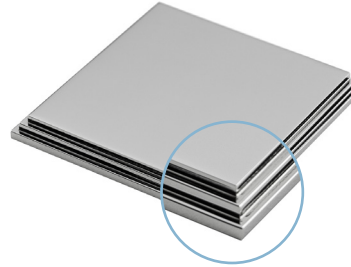

CLASSIC BRASS

JAMESTOWN, NEW YORK

SQUARE ESCUTCHEON
EDGE OPTIONS

ONE STEP EDGE
Standard

TWO STEP EDGE

BEVEL EDGE

SLAB EDGE

HOW TO ORDER

- Specify EDGE DETAIL – ONE STEP edge option is standard. If alternate EDGE DETAIL is required – make sure to specify as SUB (example – SUB BEVEL).

REMEMBER

- Custom escutcheon sizes are available.
- Standard escutcheon thickness is 1/4" – alternate thickness available upon request.
- Contact us to discuss custom edge details or profiles.