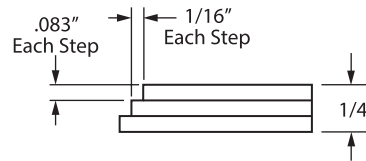

CLASSIC BRASS

JAMESTOWN, NEW YORK

SQUARE ESCUTCHEON
EDGE OPTIONS

ONE STEP EDGE
Standard

TWO STEP EDGE

BEVEL EDGE

SLAB EDGE

HOW TO ORDER

- Specify EDGE DETAIL – ONE STEP edge option is standard. If alternate EDGE DETAIL is required – make sure to specify as SUB (example – SUB BEVEL).

REMEMBER

- Custom escutcheon sizes are available.
- Standard escutcheon thickness is 1/4" – alternate thickness available upon request.
- Contact us to discuss custom edge details or profiles.