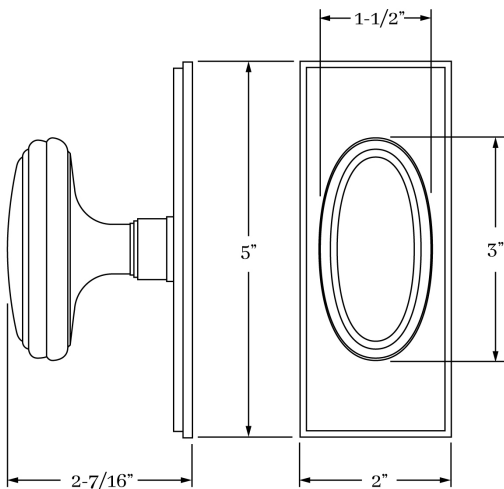

- 7766 Oval Knob Only 1-1/2" x 3"
- 7782 Rose Only 2" x 5"

PRODUCT DIMENSIONS

- Oval Knob 1-1/2" x 3"
- Rose 2" x 5"

MATERIALS

Solid Brass

SPINDLES

8mm SQ (standard)

HOW TO ORDER

1. Specify application.
2. Specify if pre-drilled adapters are required (part #9749).
3. Specify finish. If split finish is required, please indicate exterior/interior.
4. Specify door thickness. Standard thickness is 1-3/8".
5. Specify backset.
 - standard is 2-3/8" for tubular.
 - standard is 2-1/2" for mortise.
6. Specify hand of door - RH/LH for mortise applications.

FIFTH AVENUE | DOOR

SET COMPONENTS

Knob Set - PASSAGE includes two rosettes (passage), two knobs, passage latch K x K (2-3/8" backset), full lip strike, latch faceplate, 4" straight spindle (8mm), two rosette mount plates, two rosette mount plate hubs, dust box and mounting hardware. NOTE: if required, order pre-drilled adapter (part #9749) separately.

Knob Set - PRIVACY includes two rosettes (privacy), two knobs, privacy latch K x K (2-3/8" backset), full lip strike, latch faceplate, 4" swivel spindle (8mm), two rosette mount plates, two rosette mount plate hubs, privacy pin, dust box and mounting hardware. NOTE: if required, order pre-drilled adapter (part #9749) separately.