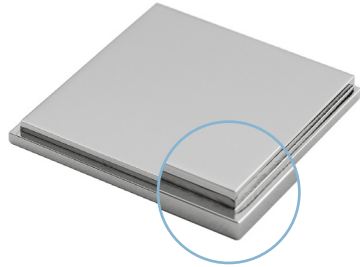

Knob Set - FULL DUMMY includes two rosettes, two knobs, 4" straight spindle (8mm), two dummy rosette mount plates, two rosette mount plate hubs and mounting hardware.

Knob Set - HALF DUMMY includes rosette, knob, dummy mount spindle, rosette mount plate hub and mounting hardware.

CLASSIC BRASS

JAMESTOWN, NEW YORK

SQUARE ESCUTCHEON
EDGE OPTIONS

ONE STEP EDGE
Standard

TWO STEP EDGE

BEVEL EDGE

SLAB EDGE

HOW TO ORDER