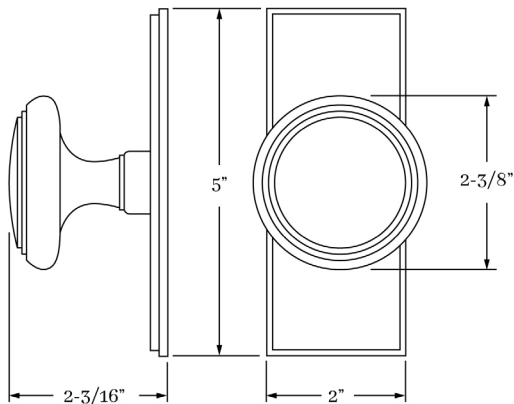

- 7765 Knob Only 2-3/8"
- 7782 Rose Only 2" x 5"

PRODUCT DIMENSIONS

- Knob Only 2-3/8"
- Rose Only 2" x 5"

MATERIALS

Solid Brass

HOW TO ORDER

1. Specify application.
2. Specify if pre-drilled adapters are required (part #9749).
3. Specify finish. If split finish is required, please indicate exterior/interior.
4. Specify door thickness. Standard thickness is 1-3/8".
5. Specify backset.
 - standard is 2-3/8" for tubular.
 - standard is 2-1/2" for mortise.
6. Specify hand of door - RH/LH for mortise applications.

REMEMBER

1. Specify pre-drilled adapter (#9749) for 2-1/8" pre-drilled doors, which requires the large rose.
2. Consider utilizing an interior mortise lock for quality installations.
3. All knobs and levers are interchangeable.
4. FULL LIP strikes are standard. Specify SUB "T" strike, if required.
5. Standard backset is 2-3/8" for tubular. If required, specify 2-3/4".
6. ONE STEP edge profile is standard. Specify TWO STEP, BEVEL, or SLAB edge profile if required.

SET COMPONENTS

Knob Set - PASSAGE includes two rosettes (passage), two knobs, passage latch K x K (2-3/8" backset), full lip strike, latch faceplate, 4" straight spindle (8mm), two rosette mount plates, two rosette mount plate hubs, dust box and mounting hardware. NOTE: if required, order pre-drilled adapter (part #9749) separately.

Knob Set - PRIVACY includes two rosettes (privacy), two knobs, privacy latch K x K (2-3/8" backset), full lip strike, latch faceplate, 4" swivel spindle (8mm), two rosette mount plates, two rosette mount plate hubs, privacy pin, dust box and mounting hardware. NOTE: if required, order pre-drilled adapter (part #9749) separately.