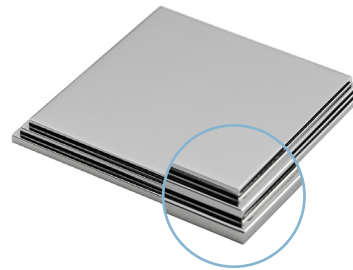

Knob Set - FULL DUMMY includes two rosettes, two knobs, 4" straight spindle (8mm), two dummy rosette mount plates, two rosette mount plate hubs and mounting hardware.

Knob Set - HALF DUMMY includes rosette, knob, dummy mount spindle, rosette mount plate hub and mounting hardware.

SQUARE ESCUTCHEON
EDGE OPTIONS

ONE STEP EDGE
Standard

TWO STEP EDGE

BEVEL EDGE

SLAB EDGE

HOW TO ORDER

- Specify edge detail — ONE STEP edge option is standard. If alternate edge detail is required — make sure to specify as SUB (example — SUB BEVEL).

REMEMBER

- Custom escutcheon sizes are available.
- Standard escutcheon thickness is 1/4" — alternate thickness available upon request.
- Contact us to discuss custom edge details or profiles.

CLASSIC BRASS