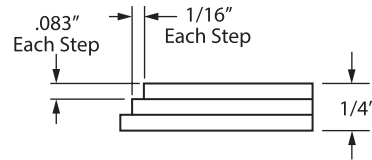

- 7765 Knob Only 2-3/8"
- 7782 Rose Only 2" x 5"

PRODUCT DIMENSIONS

- Knob Only 2-3/8"
- Rose Only 2" x 5"

MATERIALS

Solid Brass

HOW TO ORDER

1. Specify application.
2. Specify if pre-drilled adapters are required (part #9749).
3. Specify finish. If split finish is required, please indicate exterior/interior.
4. Specify door thickness. Standard thickness is 1-3/8".
5. Specify backset.
 - standard is 2-3/8" for tubular.
 - standard is 2-1/2" for mortise.
6. Specify hand of door - RH/LH for mortise applications.

Knob Set - FULL DUMMY includes two rosettes, two knobs, 4" straight spindle (8mm), two dummy rosette mount plates, two rosette mount plate hubs and mounting hardware.

Knob Set - HALF DUMMY includes rosette, knob, dummy mount spindle, rosette mount plate hub and mounting hardware.

SQUARE ESCUTCHEON
EDGE OPTIONS

ONE STEP EDGE
Standard

TWO STEP EDGE

BEVEL EDGE

SLAB EDGE

HOW TO ORDER

- Specify edge detail — ONE STEP edge option is standard. If alternate edge detail is required — make sure to specify as SUB (example — SUB BEVEL).