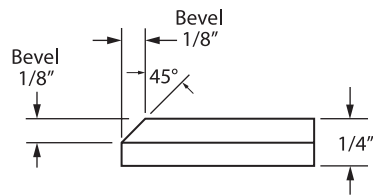

- 7765 Knob Only 2-3/8"
- 7782 Rose Only 2" x 5"

PRODUCT DIMENSIONS

- Knob Only 2-3/8"
- Rose Only 2" x 5"

MATERIALS

Solid Brass

HOW TO ORDER

1. Specify application.
2. Specify if pre-drilled adapters are required (part #9749).
3. Specify finish. If split finish is required, please indicate exterior/interior.
4. Specify door thickness. Standard thickness is 1-3/8".
5. Specify backset.
 - standard is 2-3/8" for tubular.
 - standard is 2-1/2" for mortise.
6. Specify hand of door - RH/LH for mortise applications.

SQUARE ESCUTCHEON
EDGE OPTIONS

ONE STEP EDGE
Standard

TWO STEP EDGE

BEVEL EDGE

SLAB EDGE

HOW TO ORDER

- Specify edge detail — ONE STEP edge option is standard. If alternate edge detail is required — make sure to specify as SUB (example — SUB BEVEL).

REMEMBER

- Custom escutcheon sizes are available.
- Standard escutcheon thickness is 1/4" — alternate thickness available upon request.
- Contact us to discuss custom edge details or profiles.

CLASSIC BRASS