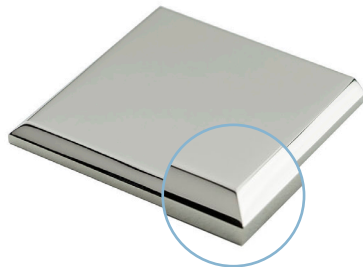

Knob Set - FULL DUMMY includes two rosettes, two knobs, 4" straight spindle (8mm), two dummy rosette mount plates, two rosette mount plate hubs and mounting hardware.

Knob Set - HALF DUMMY includes rosette, knob, dummy mount spindle, rosette mount plate hub and mounting hardware.

SQUARE ESCUTCHEON
EDGE OPTIONS

ONE STEP EDGE
Standard

TWO STEP EDGE

BEVEL EDGE

SLAB EDGE

HOW TO ORDER

- Specify edge detail — ONE STEP edge option is standard. If alternate edge detail is required — make sure to specify as SUB (example — SUB BEVEL).

REMEMBER

- Custom escutcheon sizes are available.
- Standard escutcheon thickness is 1/4" — alternate thickness available upon request.
- Contact us to discuss custom edge details or profiles.

CLASSIC BRASS