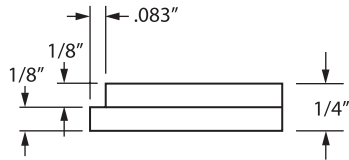

SQUARE ESCUTCHEON
EDGE OPTIONS

ONE STEP EDGE
Standard