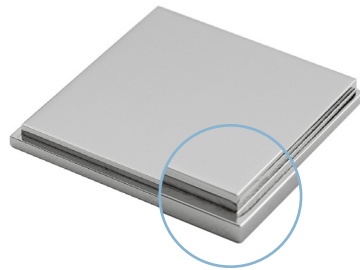

SQUARE ESCUTCHEON
EDGE OPTIONS

ONE STEP EDGE
Standard